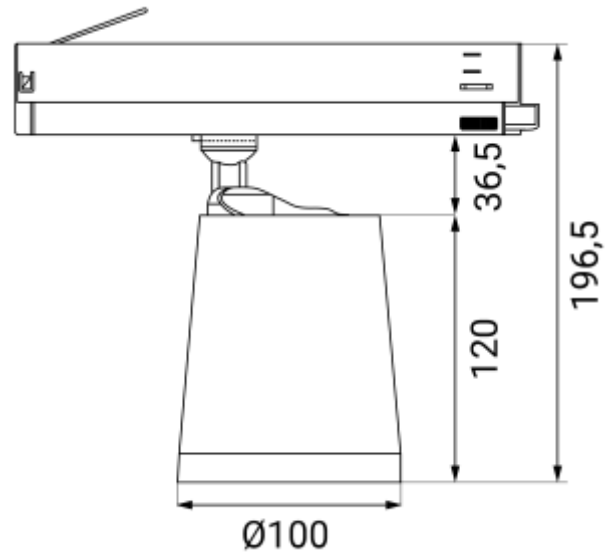

PRODUCT SHEET

Cone Spotlight

Art. no: 101203-40-3

Lighting Solutions

Cone Spotlight

Cone shaped spotlight with high lumen efficiency for use in 3-circuit track. Available in black and white color with 3000K and CRI 90.

SPECIFICATIONS

Lightsource Type:	LED (built in)
System Power [W]:	26W
CCT (Color Temperature):	3000K
CRI / Ra:	90
Lumen Output:	2260lm
Lumen LED (tc=25):	3200lm
Beam Angle:	40
Lens (Diffuser):	Clear
Dimming:	None
System Voltage [V]:	230V 50Hz
Connection:	Track 3-Circuit
Mounting:	Track, Ceiling
Lifetime [h]:	L80B10: 100 000h
Lumen/W:	87lm/W
MacAdam (SDCM):	3
Color:	White
Height [mm]:	196,5mm
Width [mm]:	100mm
Weight [kg]:	0,75kg