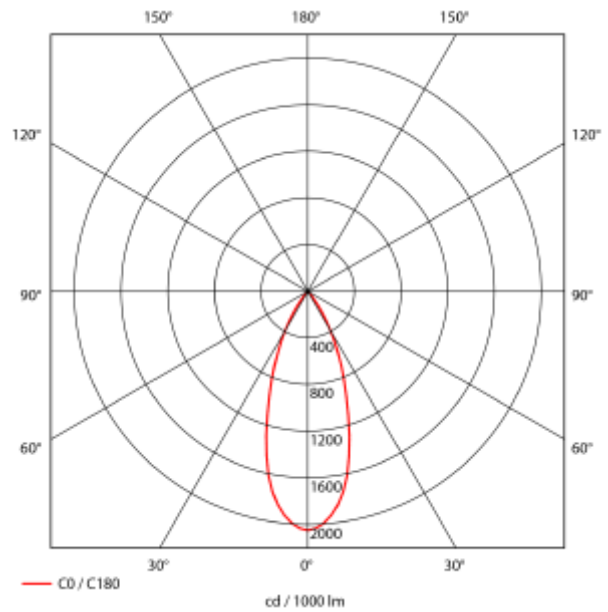

PRODUCT SHEET

Cone Spotlight

Art. no: 101203-40-3

Lighting Solutions

Cone Spotlight

Cone shaped spotlight with high lumen efficiency for use in 3-circuit track. Available in black and white color with 3000K and CRI 90.

SPECIFICATIONS

Lightsource Type:	LED (built in)
System Power [W]:	26W
CCT (Color Temperature):	3000K
CRI / Ra:	90
Lumen Output:	2260lm
Lumen LED (tc=25):	3200lm
Beam Angle:	40
Lens (Diffuser):	Clear
Dimming:	None
System Voltage [V]:	230V 50Hz
Connection:	Track 3-Circuit
Mounting:	Track, Ceiling
Lifetime [h]:	L80B10: 100 000h
Lumen/W:	87lm/W
MacAdam (SDCM):	3
Color:	White
Height [mm]:	196,5mm
Width [mm]:	100mm
Weight [kg]:	0,75kg