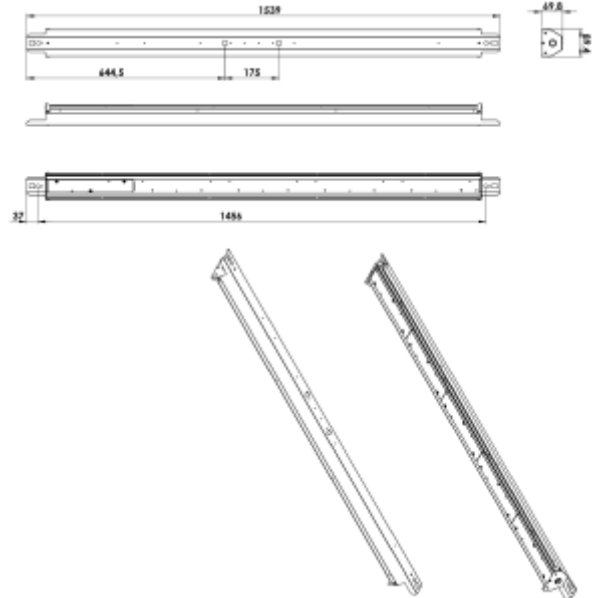

# PRODUCT SHEET

Bladeline Z

Art. no: 101213-00-1

Lighting Solutions

## Bladeline Z

Bladeline Z is a highly efficient LED luminaire with up to 179lm/w. Due to fact that it may be installed surface mounted on the ceiling or on electrical tracks makes it highly flexible. Can be opened without using tools and it has the electric connectors on quick fit clamps. The Bladeline Z is made from galvanized steel with medium or wide beam (75° and 90°) optic in 42W or 75W versions.

SPECIFICATIONS	
Lightsource Type:	LED (built in)
System Power [W]:	75W
CCT (Color Temperature):	3000K
CRI / Ra:	80
Lumen Output:	12411lm
Lumen LED (tc=25):	13000lm
Beam Angle:	Medium
Dimming:	None
System Voltage [V]:	230V 50Hz
Connection:	Quickconnectx2
Mounting:	Surface, Ceiling
Lifetime [h]:	L80B50: 100 000h
Lumen/W:	165lm/W
UGR (<=):	19
MacAdam (SDCM):	3
Through-wiring (mm2):	5x2,5
Color:	Aluminium
Length [mm]:	1539mm
Height [mm]:	70mm
Width [mm]:	90mm
Weight [kg]:	3,4kg