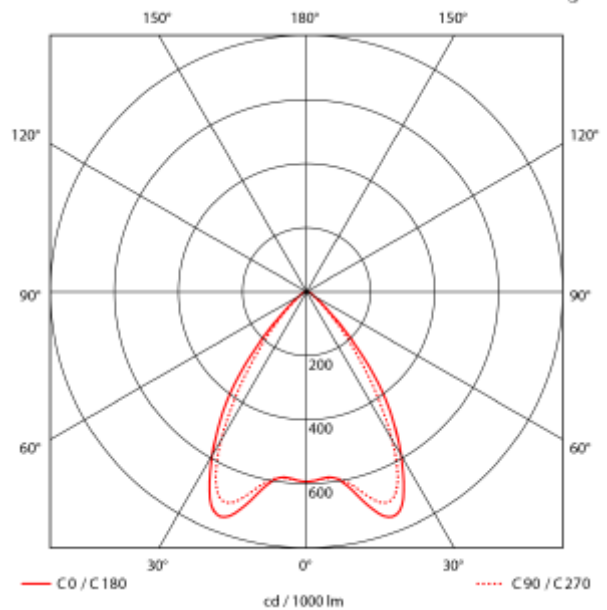

## Bladeline Z

Bladeline Z is a highly efficient LED luminaire with up to 179lm/w. Due to fact that it may be installed surface mounted on the ceiling or on electrical tracks makes it highly flexible. Can be opened without using tools and it has the electric connectors on quick fit clamps. The Bladeline Z is made from galvanized steel with medium or wide beam (75° and 90°) optic in 42W or 75W versions.

SPECIFICATIONS	
Lightsource Type:	LED (built in)
System Power [W]:	75W
CCT (Color Temperature):	3000K
CRI / Ra:	80
Lumen Output:	12411lm
Lumen LED (tc=25):	13000lm
Beam Angle:	Medium
Dimming:	None
System Voltage [V]:	230V 50Hz
Connection:	Quickconnectx2
Mounting:	Surface, Ceiling
Lifetime [h]:	L80B50: 100 000h
Lumen/W:	165lm/W
UGR (<=):	19
MacAdam (SDCM):	3
Through-wiring (mm2):	5x2,5
Color:	Aluminium
Length [mm]:	1539mm
Height [mm]:	70mm
Width [mm]:	90mm
Weight [kg]:	3,4kg