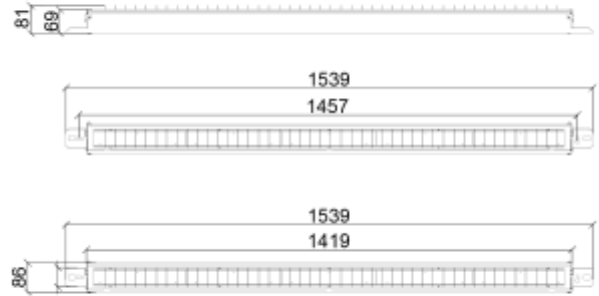

PRODUCT SHEET

Z Line Louvre

Art. no: 101240-02-3

Lighting Solutions

Z Line Louvre

SPECIFICATIONS

Lightsource Type:	LED (built in)
System Power [W]:	49W
CCT (Color Temperature):	2700K
CRI / Ra:	80
Lumen LED (tc=25):	8500lm
Beam Angle:	110°
Lens (Diffuser):	Crossblade
Dimming:	None
System Voltage [V]:	230V 50Hz
Connection:	18i3 Quick connection
Mounting:	Surface, Ceiling
Lifetime [h]:	L80B10: 100 000h
Color:	White
Length [mm]:	1539mm
Height [mm]:	86mm
Width [mm]:	92mm
Weight [kg]:	4,5kg