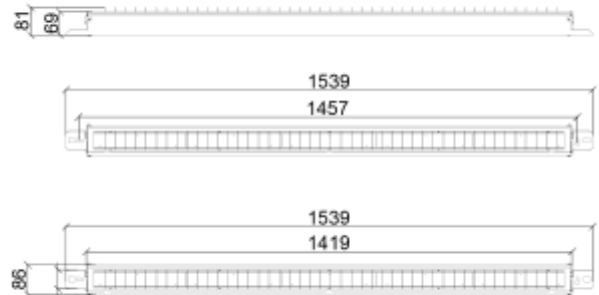

PRODUCT SHEET

Z Line Louvre

Art. no: 101240-E-02-3

Lighting Solutions

Z Line Louvre

SPECIFICATIONS

Lightsource Type:	LED (built in)
System Power [W]:	46W
CCT (Color Temperature):	2700K
CRI / Ra:	80
Lumen Output:	6470lm
Lumen LED (tc=25):	8500lm
Beam Angle:	110°
Lens (Diffuser):	Crossblade
Dimming:	None
System Voltage [V]:	230V 50Hz
Connection:	18i5 Quick connection
Mounting:	Surface, Ceiling
Lifetime [h]:	L80B10: 100 000h
Color:	White
Length [mm]:	1539mm
Height [mm]:	86mm
Width [mm]:	92mm
Weight [kg]:	4,5kg