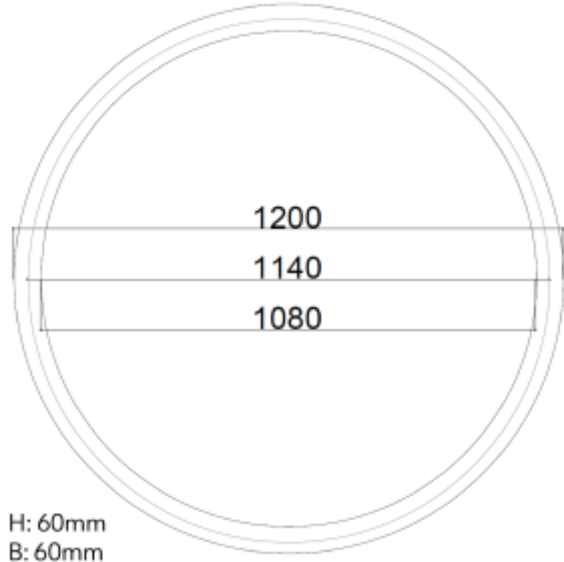

**PRODUCT SHEET**  
 Sircular Pendant  
 Art. no: 101301-120-2-ddd

# Sircular Pendant

Circular decorative pendant with direct lighting. The fixture comes with opal diffuser and DALI2 driver. Available in 4 sizes with 3000K.

SPECIFICATIONS	
Lightsource Type:	LED (built in)
System Power [W]:	60W
CCT (Color Temperature):	3000K
CRI / Ra:	80
Lumen Output:	6120lm
Lumen LED (tc=25):	6000lm
Beam Angle:	120°
Lens (Diffuser):	Opal
Dimming:	DALI2
System Voltage [V]:	230V 50Hz
Connection:	Cable 2m
Mounting:	Ceiling, Pendant
Lifetime [h]:	L80B20: 50 000 h
UGR (<=):	22
MacAdam (SDCM):	5
Color:	Black
Length [mm]:	60mm
Height [mm]:	60mm
Diameter [mm]:	1200mm
Weight [kg]:	100kg