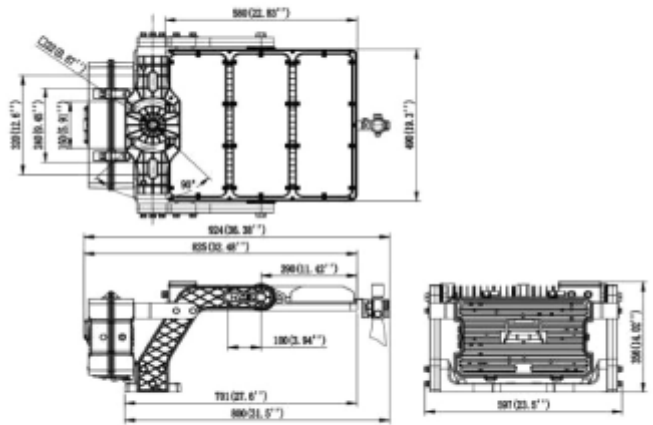

FDV SPEC SHEET

X-Flood

Art. no: 101313-08-2-ddd

NORLUX®

Lighting Solutions

X-Flood

Art. no: 101313-08-2-ddd

LIGHT TECHNICAL

Lightsource Type:	LED (built in)
Lumen Output:	175200
Lumen LED (tc=25):	175200
CCT (Color Temperature):	4000
CRI / Ra:	70

PRODUCT

Ingress Protection:	IP66
Impact Protection:	IK08
Operating Temperature [°C]:	-30 - 40
Lifetime [h]:	L80B10: 100 000
Color:	Black
Length [mm]:	700
Height [mm]:	510
Width [mm]:	145
Weight [kg]:	33
Housing Material :	Aluminium