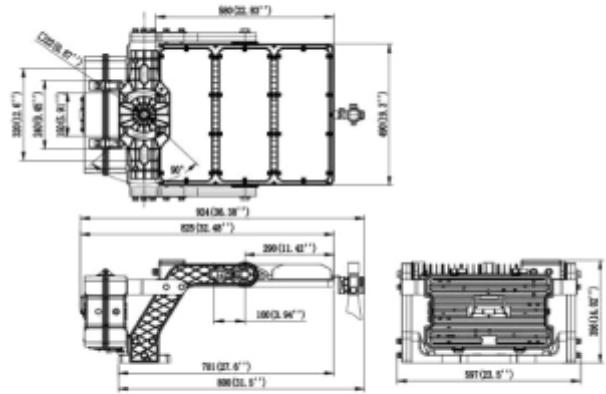

## PRODUCT SHEET

X-Flood

Art. no: 101313-13-2-BC-ddd

## X-Flood

SPECIFICATIONS	
Lightsource Type:	LED (built in)
System Power [W]:	1200W
CCT (Color Temperature):	4000K
CRI / Ra:	70
Lumen LED (tc=25):	175200lm
Lens (Diffuser):	Lens
Dimming:	DALI2
System Voltage [V]:	230V 50Hz
Connection:	Terminal
Mounting:	Wall, Mast
Lifetime [h]:	L80B10: 100 000h
Color:	Black
Length [mm]:	700mm
Height [mm]:	510mm
Width [mm]:	145mm
Weight [kg]:	33kg