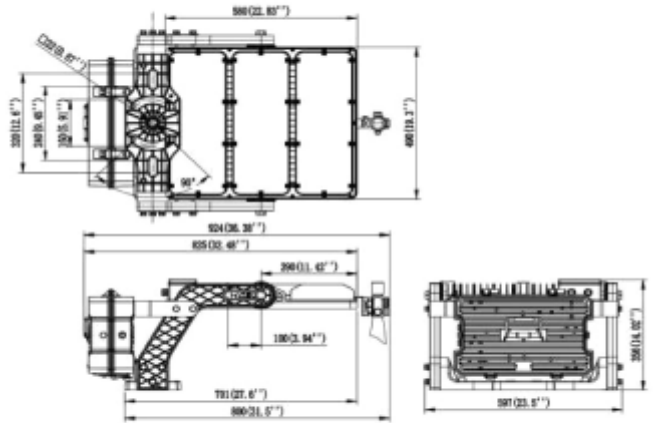

**FDV SPEC SHEET**  
 X-Flood  
 Art. no: 101313-13-2 -ddd

## PRODUCT

Ingress Protection:	IP66
Impact Protection:	IK08
Operating Temperature [°C]:	-30 - 40
Lifetime [h]:	L80B10: 100 000
Length [mm]:	700
Height [mm]:	510
Width [mm]:	145
Weight [kg]:	33
Housing Material :	Aluminium