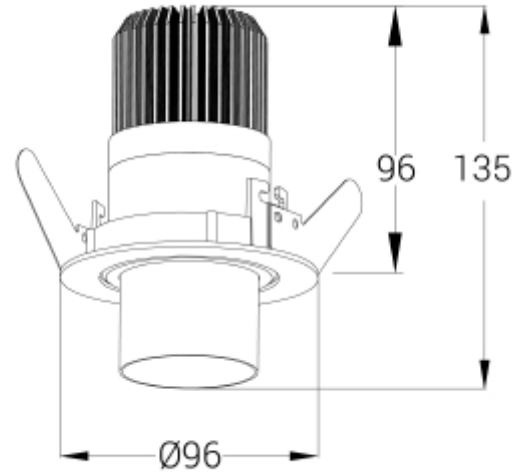

PRODUCT SHEET

Zoom Recessed COB

Art. no: 1014-02-560-2

Lighting Solutions

Zoom Recessed COB

Zoom Recessed, is relatively small downlight with a cut-out size of Ø81mm. The unique zoom patent makes it possible to vary the beam angle between 5 - and 60 degrees making this model highly versatile. The Zoom Recessed is available in both 2700 and 3000 Kelvin and is made from robust die-cast aluminum. Tilttable 25° Please see the table for technical details.

SPECIFICATIONS

Lightsource Type:	LED (built in)
System Power [W]:	15W
CCT (Color Temperature):	3000K
CRI / Ra:	90
Lumen LED (tc=25):	1300lm
Beam Angle:	5-60°
Lens (Diffuser):	Clear
Dimming:	Phase-Cut
System Voltage [V]:	230V 50Hz
Connection:	18i3 Quick connection
Mounting:	Recessed, Partial-recessed
Cut-out [mm]:	Ø81mm
MacAdam (SDCM):	3
Color:	Black
Height [mm]:	96mm
Width [mm]:	60mm
To be recessed in insulation:	No