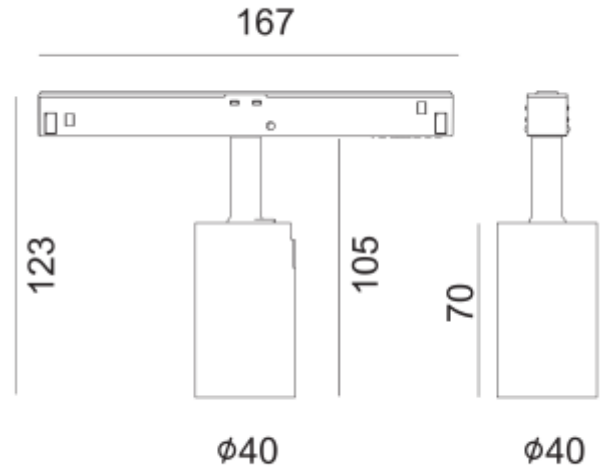

## PRODUCT SHEET

48V Spotlight

Art. no: 101475-35-2-ddd

Lighting Solutions

# 48V Spotlight

SPECIFICATIONS	
System Power [W]:	6,6W
CCT (Color Temperature):	2700K
CRI / Ra:	90
Lumen Output:	640lm
Lumen LED (tc=25):	640lm
Beam Angle:	35°
Dimming:	DALI
System Voltage [V]:	48VDC
Connection:	Track EVO 48V
Mounting:	Track
Lumen/W:	97lm/W
MacAdam (SDCM):	3
Color:	Black
Length [mm]:	105mm
Width [mm]:	40mm
Diameter [mm]:	40mm

Flare 40 is a spotlight that fits our Evo 48V Track system. With 6,6W, high lumen output, this is a spotlight perfect for housing, stores, restaurants, hotels and office environments. The spotlights can be adjusted in all angles to fit every need. Can be tilted 90 degrees and 350 degrees rotatable around its own axis.