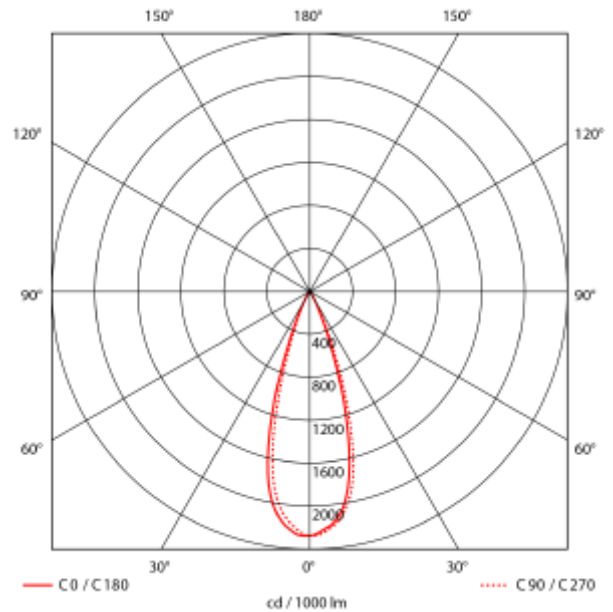

## PRODUCT SHEET

48V Spotlight

Art. no: 101475-35-2-ddd

Lighting Solutions

# 48V Spotlight

SPECIFICATIONS	
System Power [W]:	6,6W
CCT (Color Temperature):	2700K
CRI / Ra:	90
Lumen Output:	640lm
Lumen LED (tc=25):	640lm
Beam Angle:	35°
Dimming:	DALI
System Voltage [V]:	48VDC
Connection:	Track EVO 48V
Mounting:	Track
Lumen/W:	97lm/W
MacAdam (SDCM):	3
Color:	Black
Length [mm]:	105mm
Width [mm]:	40mm
Diameter [mm]:	40mm