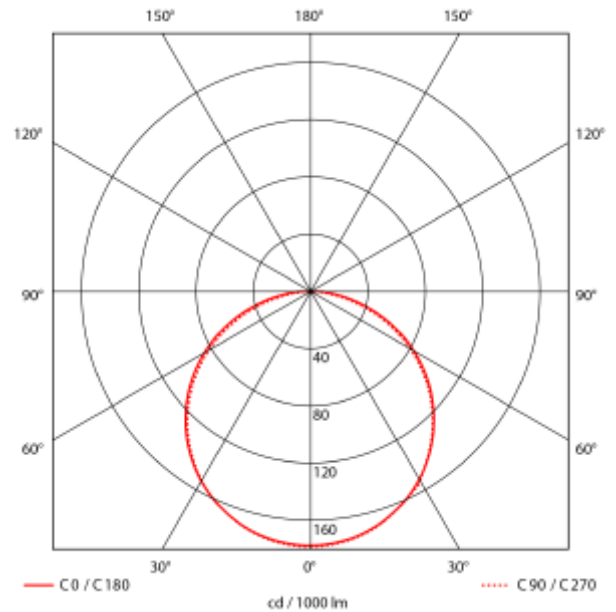

## PRODUCT SHEET

Flare Ambient 927 1320lm 115° 13W Evo BK DALI  
Art. no: 101480-115-2-ddd

Lighting Solutions

### SPECIFICATIONS

System Power [W]:	13W
CCT (Color Temperature):	2700K
CRI / Ra:	90
Lumen Output:	1320lm
Lumen LED (tc=25):	1320lm
Beam Angle:	115°
Dimming:	DALI
System Voltage [V]:	48VDC
Connection:	Track EVO 48V
Mounting:	Track
Lumen/W:	101lm/W
Color:	Black
Length [mm]:	565mm
Height [mm]:	25mm
Width [mm]:	22mm