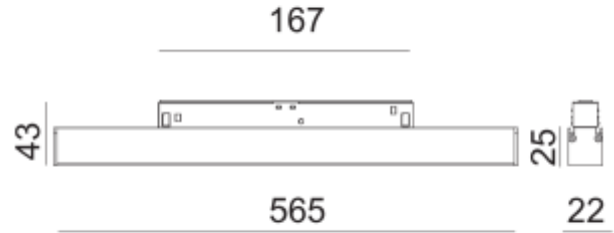

### SPECIFICATIONS

System Power [W]:	13W
CCT (Color Temperature):	2700K
CRI / Ra:	90
Lumen Output:	1320lm
Lumen LED (tc=25):	1320lm
Beam Angle:	115°
Dimming:	DALI
System Voltage [V]:	48VDC
Connection:	Track EVO 48V
Mounting:	Track
Lumen/W:	101lm/W
Color:	Black
Length [mm]:	565mm
Height [mm]:	25mm
Width [mm]:	22mm