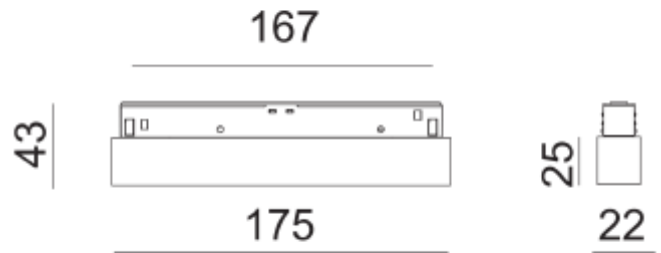

FDV SPEC SHEET

Flare CM5 927 750lm 34° 10W Evo BK DALI

Art. no: 101485-34-2-ddd

Lighting Solutions

Flare CM5 927 750lm 34° 10W Evo BK DALI

Art. no: 101485-34-2-ddd

LIGHT TECHNICAL

Lumen Output:	644
Lumen LED (tc=25):	750
Beam Angle:	34°
CCT (Color Temperature):	2700
CRI / Ra:	90
Color Code:	927

MOUNTING / CONNECTION

Connection:	Track EVO 48V
Mounting:	Track

PRODUCT

Ingress Protection:	IP20
Color:	Black
Length [mm]:	175
Height [mm]:	43
Width [mm]:	22

ELECTRICAL DATA

Dimming:	DALI
Dimming Output Type:	Amplitude Modulation
Standby power Psb (W) <:	0,5
System Power [W]:	10
System Voltage [V]:	48VDC
Protection Class:	3
Socket / Cap-Base:	N/A
Current Output [mA]:	500