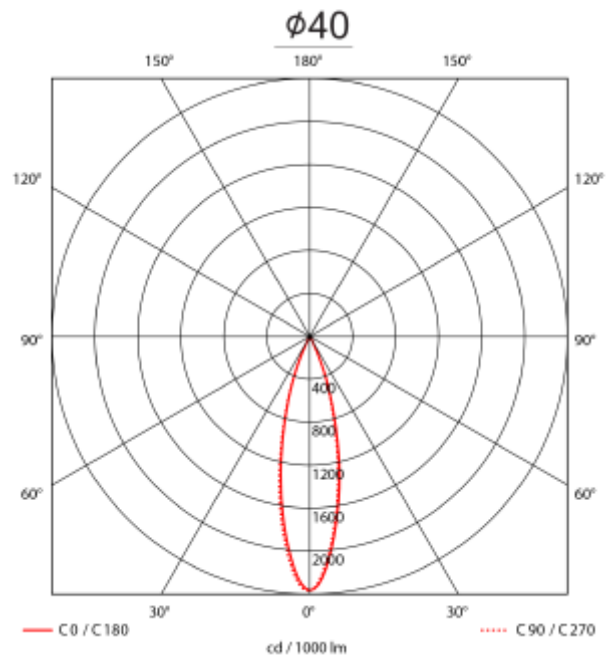

PRODUCT SHEET

Flare Pendant 40 927 640lm 6,6W EVO BK DALI

Art. no: 101490-36-2-ddd

Lighting Solutions

Flare Pendant 40 927 640lm 6,6W EVO BK DALI

SPECIFICATIONS

System Power [W]:	6,6W
CCT (Color Temperature):	2700K
CRI / Ra:	90
Lumen Output:	640lm
Lumen LED (tc=25):	640lm
Beam Angle:	36°
Dimming:	DALI
System Voltage [V]:	48VDC
Connection:	Track EVO 48V
Mounting:	Track
Lumen/W:	97lm/W
Color:	Black
Height [mm]:	250mm
Width [mm]:	40mm