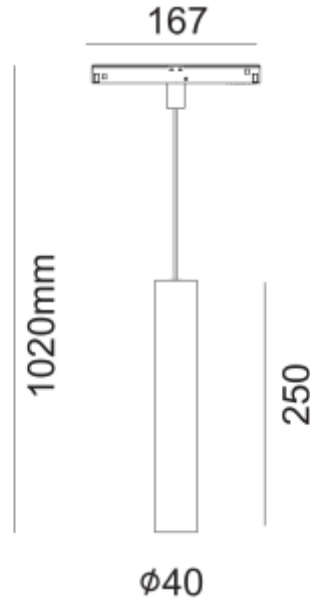

PRODUCT SHEET

Flare Pendant 40 927 640lm 6,6W EVO BK DALI

Art. no: 101490-36-2-ddd

Lighting Solutions

Flare Pendant 40 927 640lm 6,6W EVO BK DALI

SPECIFICATIONS

System Power [W]:	6,6W
CCT (Color Temperature):	2700K
CRI / Ra:	90
Lumen Output:	640lm
Lumen LED (tc=25):	640lm
Beam Angle:	36°
Dimming:	DALI
System Voltage [V]:	48VDC
Connection:	Track EVO 48V
Mounting:	Track
Lumen/W:	97lm/W
Color:	Black
Height [mm]:	250mm
Width [mm]:	40mm