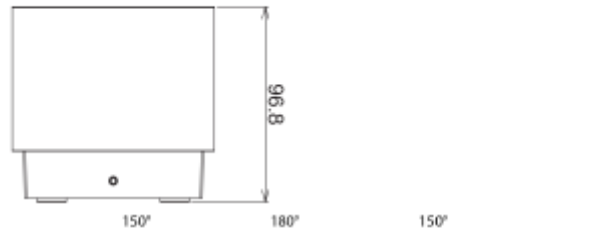

## PRODUCT SHEET

Plaza Up&Down 900lm 830 15°-210° 10W BK  
Art. no: 101510-2

Lighting Solutions

# Plaza Up&Down 900lm 830 15°-210° 10W BK

Outdoor luminaire with a modern design with up and down light. Beam angles are adjustable from 15°-210° by changing position of flaps. Made of die-cast aluminum.

### SPECIFICATIONS

System Power [W]:	10W
CCT (Color Temperature):	3000K
CRI / Ra:	80
Lumen Output:	830lm
Lumen LED (tc=25):	900lm
Beam Angle:	15°-210°
Lens (Diffuser):	Clear
Dimming:	None
System Voltage [V]:	230V 50Hz
Connection:	QuickConnect
Mounting:	Wall
Lifetime [h]:	L80B10: 100 000h
Lumen/W:	76lm/W
MacAdam (SDCM):	3
Color:	Black
Length [mm]:	120mm
Height [mm]:	100mm
Width [mm]:	96,8mm
Weight [kg]:	0,6kg