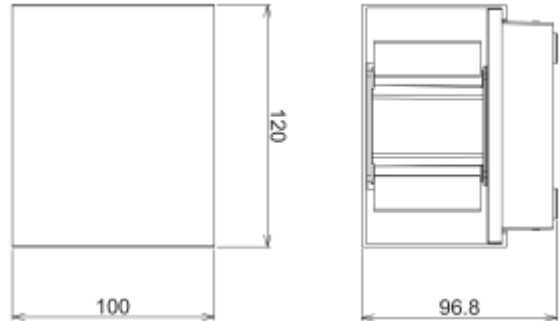

## PRODUCT SHEET

Plaza Up&Down 900lm 830 15°-210° 10W BK  
Art. no: 101510-2

Lighting Solutions

# Plaza Up&Down 900lm 830 15°-210° 10W BK

Outdoor luminaire with a modern design with up and down light. Beam angles are adjustable from 15°-210° by changing position of flaps. Made of die-cast aluminum.

### SPECIFICATIONS

System Power [W]:	10W
CCT (Color Temperature):	3000K
CRI / Ra:	80
Lumen Output:	830lm
Lumen LED (tc=25):	900lm
Beam Angle:	15°-210°
Lens (Diffuser):	Clear
Dimming:	None
System Voltage [V]:	230V 50Hz
Connection:	QuickConnect
Mounting:	Wall
Lifetime [h]:	L80B10: 100 000h
Lumen/W:	76lm/W
MacAdam (SDCM):	3
Color:	Black
Length [mm]:	120mm
Height [mm]:	100mm
Width [mm]:	96,8mm
Weight [kg]:	0,6kg