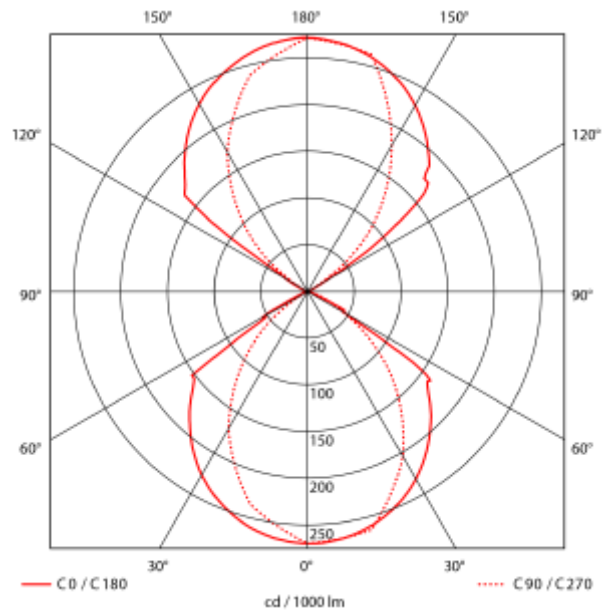

## PRODUCT SHEET

Plaza Up&Down 900lm 830 15°-210° 10W BK  
Art. no: 101510-2

Lighting Solutions

# Plaza Up&Down 900lm 830 15°-210° 10W BK

Outdoor luminaire with a modern design with up and down light. Beam angles are adjustable from 15°-210° by changing position of flaps. Made of die-cast aluminum.

### SPECIFICATIONS

System Power [W]:	10W
CCT (Color Temperature):	3000K
CRI / Ra:	80
Lumen Output:	830lm
Lumen LED (tc=25):	900lm
Beam Angle:	15°-210°
Lens (Diffuser):	Clear
Dimming:	None
System Voltage [V]:	230V 50Hz
Connection:	QuickConnect
Mounting:	Wall
Lifetime [h]:	L80B10: 100 000h
Lumen/W:	76lm/W
MacAdam (SDCM):	3
Color:	Black
Length [mm]:	120mm
Height [mm]:	100mm
Width [mm]:	96,8mm
Weight [kg]:	0,6kg