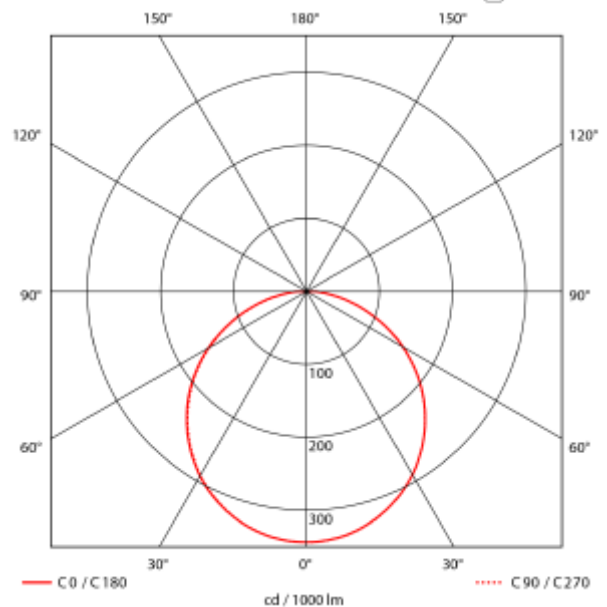

PRODUCT SHEET

Celestial Plafond

Art. no: 101571-120-3-ddd

Lighting Solutions

Celestial Plafond

SPECIFICATIONS

Lightsource Type:	LED (built in)
System Power [W]:	18W
CCT (Color Temperature):	2700-3000K
CRI / Ra:	80
Lumen Output:	1913lm
Lumen LED (tc=25):	2100lm
Beam Angle:	120°
Lens (Diffuser):	Opal
Dimming:	DALI, DALI2, Push
System Voltage [V]:	230V 50Hz
Connection:	QuickConnect
Mounting:	Wall, Ceiling
Lifetime [h]:	L80B10: 100 000h
Lumen/W:	106lm/W
MacAdam (SDCM):	3
Color:	White
Height [mm]:	60mm
Width [mm]:	275mm
Weight [kg]:	0,75kg

Dimmable surface mounted ceiling light with PC diffuser and even light output. IP54 waterproof structural design, its an ideal replacement for wet locations. Comes with a switch option between 2700K(default)and 3000K. Dimmable by phasecut or DALI2. QuickConnect for easy installation.