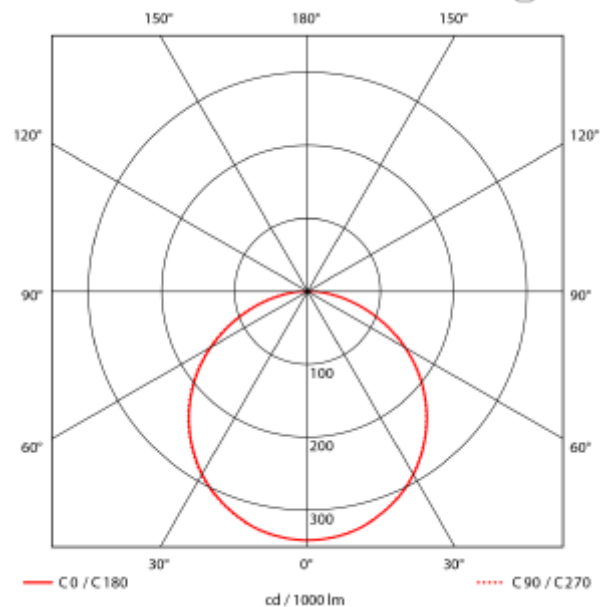

PRODUCT SHEET

Celestial Plafond

Art. no: 101575-120-3-ddd

Lighting Solutions

Celestial Plafond

SPECIFICATIONS

Lightsource Type:	LED (built in)
System Power [W]:	25W
CCT (Color Temperature):	2700-3000K
CRI / Ra:	80
Lumen Output:	2750lm
Lumen LED (tc=25):	2900lm
Beam Angle:	120°
Lens (Diffuser):	Opal
Dimming:	DALI, DALI2, Push
System Voltage [V]:	230V 50Hz
Connection:	QuickConnect
Mounting:	Wall, Ceiling
Lifetime [h]:	L80B10: 100 000h
Lumen/W:	110lm/W
MacAdam (SDCM):	3
Color:	White
Height [mm]:	60mm
Width [mm]:	350mm
Weight [kg]:	1,25kg