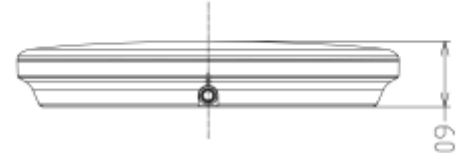

PRODUCT SHEET

Celestial Plafond

Art. no: 101575-120-3-ddd

Lighting Solutions

Celestial Plafond

SPECIFICATIONS

Lightsource Type:	LED (built in)
System Power [W]:	25W
CCT (Color Temperature):	2700-3000K
CRI / Ra:	80
Lumen Output:	2750lm
Lumen LED (tc=25):	2900lm
Beam Angle:	120°
Lens (Diffuser):	Opal
Dimming:	DALI, DALI2, Push
System Voltage [V]:	230V 50Hz
Connection:	QuickConnect
Mounting:	Wall, Ceiling
Lifetime [h]:	L80B10: 100 000h
Lumen/W:	110lm/W
MacAdam (SDCM):	3
Color:	White
Height [mm]:	60mm
Width [mm]:	350mm
Weight [kg]:	1,25kg

Dimmable surface mounted ceiling light with PC diffuser and even light output. IP54 waterproof structural design, its an ideal replacement for wet locations. Comes with a switch option between 2700K(default)and 3000K. Dimmable by phasecut or DALI2. QuickConnect for easy installation.