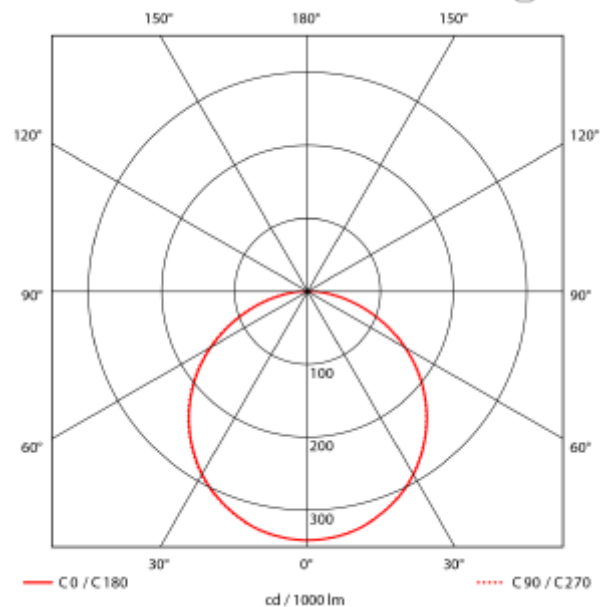

## PRODUCT SHEET

Celestial Plafond

Art. no: 101575-E-S-120-3

Lighting Solutions

# Celestial Plafond

Surface mounted ceiling light with emergencylight, microwave sensor and CCT switch (2700K-3000K). 3h emergencylight and selftest. Factory setting Detection Area: 100% holdt Time: 5S Daylight Sensor: Disable Standby dim level: 0% Stand.by period: - See installation manual for alternative sensor settings.

### SPECIFICATIONS

Lightsource Type:	LED (built in)
System Power [W]:	25W
CCT (Color Temperature):	2700-3000K
CRI / Ra:	80
Lumen Output:	2750lm
Lumen LED (tc=25):	2900lm
Beam Angle:	120°
Lens (Diffuser):	Opal
Dimming:	Sensor (MW)
System Voltage [V]:	230V 50Hz
Connection:	QuickConnect
Mounting:	Wall, Ceiling
Lifetime [h]:	L80B10: 100 000h
Lumen/W:	110lm/W
MacAdam (SDCM):	3
Color:	White
Height [mm]:	60mm
Diameter [mm]:	350mm
Weight [kg]:	1,25kg
Emergency light [h]:	3 hours
Emergency light testing:	Selftest
Emergency lumen out [lm]:	300lm