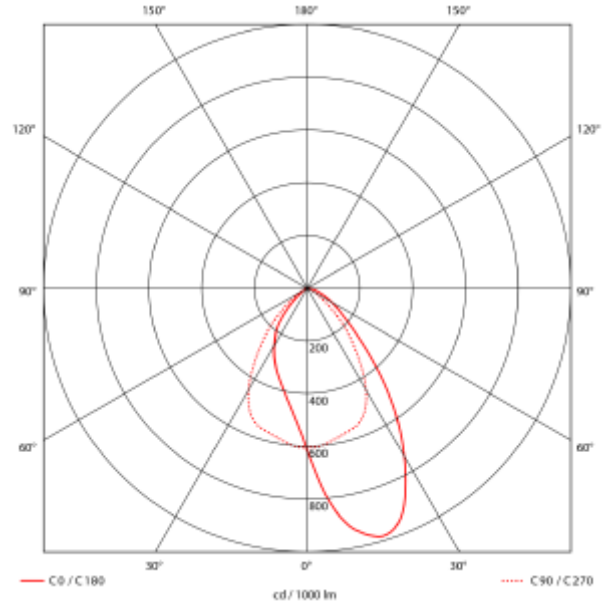

## PRODUCT SHEET

Kronos 2800lm Asymmetrical 840 15,9W WH DALI  
Art. no: 101630-3-ddd

Lighting Solutions

# Kronos 2800lm Asymmetrical 840 15,9W WH DALI

### SPECIFICATIONS

System Power [W]:	15,9W
CCT (Color Temperature):	4000K
CRI / Ra:	80
Lumen LED (tc=25):	2800lm
Beam Angle:	70° 40°
Dimming:	DALI
System Voltage [V]:	230V 50Hz
Connection:	Terminal
Mounting:	Suspended, Wall
Lumen/W:	172lm/W
MacAdam (SDCM):	3
Color:	White
Length [mm]:	1140mm
Height [mm]:	68mm
Width [mm]:	60mm
Weight [kg]:	2kg