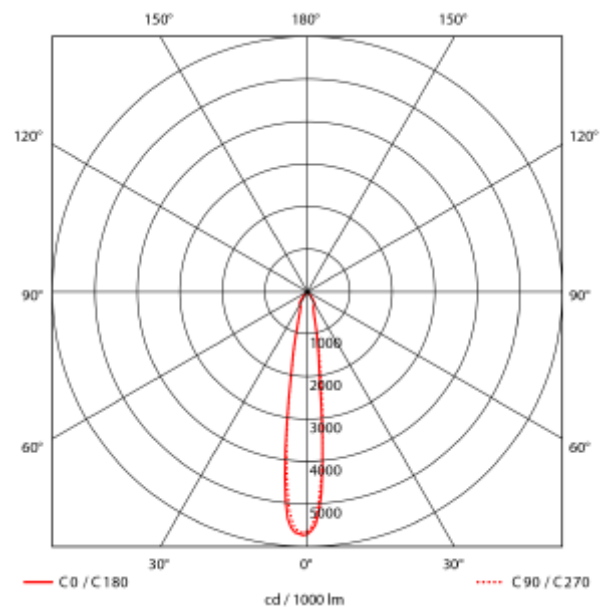

PRODUCT SHEET

Zeta Mini

Art. no: 1018-7-15-3

Lighting Solutions

Zeta Mini

 155mm

SPECIFICATIONS

Lightsource Type:	LED (built in)
System Power [W]:	27W
CCT (Color Temperature):	3000K
CRI / Ra:	80
Lumen Output:	3133lm
Lumen LED (tc=25):	4200lm
Beam Angle:	15°
Lens (Diffuser):	Clear
Dimming:	None
System Voltage [V]:	230V 50Hz
Connection:	18i3 Quick connection
Mounting:	Recessed, Ceiling
Cut-out [mm]:	Ø155mm
Lumen/W:	116lm/W
MacAdam (SDCM):	3
Color:	White
Length [mm]:	165mm
Height [mm]:	125mm
Width [mm]:	165mm
Weight [kg]:	0,95kg
To be recessed in insulation:	No

Zeta Mini is a small flexible LED downlight replacing the well-known Zebra mini, offering the same great quality and adjustment possibilities. The Zeta mini is supplied with 18i3 cable connector and can be delivered with a variety of connection options. The down light is available in three different colors.