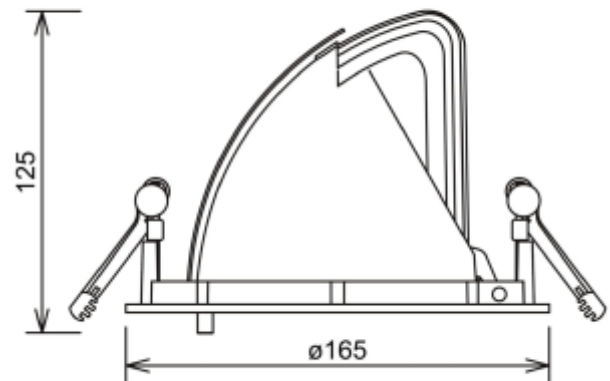

PRODUCT SHEET

Zeta Mini

Art. no: 1018-7-15-3

Lighting Solutions

Zeta Mini

 155mm

SPECIFICATIONS

Lightsource Type:	LED (built in)
System Power [W]:	27W
CCT (Color Temperature):	3000K
CRI / Ra:	80
Lumen Output:	3133lm
Lumen LED (tc=25):	4200lm
Beam Angle:	15°
Lens (Diffuser):	Clear
Dimming:	None
System Voltage [V]:	230V 50Hz
Connection:	18i3 Quick connection
Mounting:	Recessed, Ceiling
Cut-out [mm]:	Ø155mm
Lumen/W:	116lm/W
MacAdam (SDCM):	3
Color:	White
Length [mm]:	165mm
Height [mm]:	125mm
Width [mm]:	165mm
Weight [kg]:	0,95kg
To be recessed in insulation:	No

Zeta Mini is a small flexible LED downlight replacing the well-known Zebra mini, offering the same great quality and adjustment possibilities. The Zeta mini is supplied with 18i3 cable connector and can be delivered with a variety of connection options. The down light is available in three different colors.