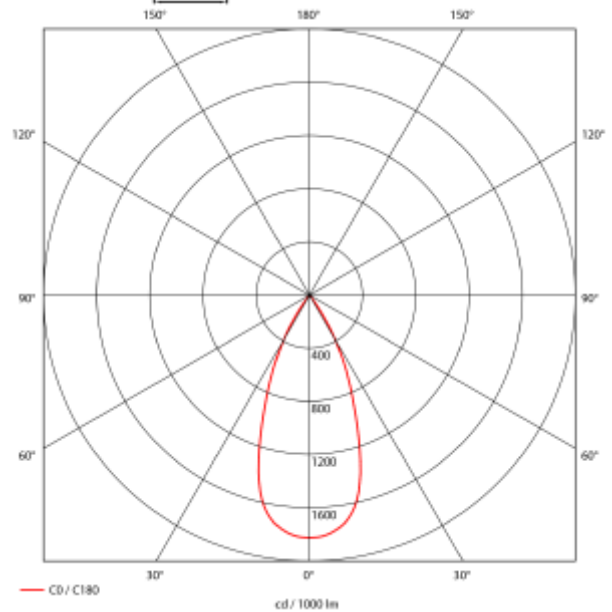

PRODUCT SHEET

Rod Midi T

Art. no: 101820-40-2

Lighting Solutions

Rod Midi T

SPECIFICATIONS

Lightsource Type:	LED (built in)
System Power [W]:	23W
CCT (Color Temperature):	3000K
CRI / Ra:	90
Lumen Output:	3289lm
Lumen LED (tc=25):	4100lm
Beam Angle:	40°
Lens (Diffuser):	Clear
Dimming:	None
Flickerfree:	Yes
System Voltage [V]:	230V 50Hz
Connection:	Track 3-Circuit
Mounting:	Track, Ceiling
Lifetime [h]:	L80B10: 100 000h
Lumen/W:	143lm/W
Color:	Black
Length [mm]:	162mm
Height [mm]:	178mm
Diameter [mm]:	86mm
Weight [kg]:	0,626kg