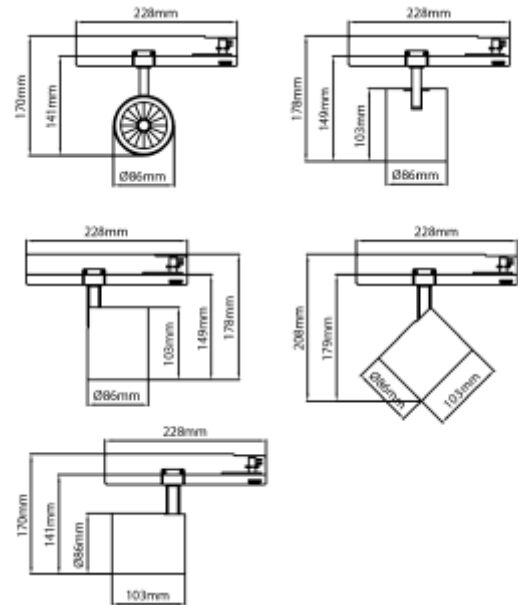

PRODUCT SHEET

Rod Midi T

Art. no: 101820-40-2

Lighting Solutions

Rod Midi T

SPECIFICATIONS

Lightsource Type:	LED (built in)
System Power [W]:	23W
CCT (Color Temperature):	3000K
CRI / Ra:	90
Lumen Output:	3289lm
Lumen LED (tc=25):	4100lm
Beam Angle:	40°
Lens (Diffuser):	Clear
Dimming:	None
Flickerfree:	Yes
System Voltage [V]:	230V 50Hz
Connection:	Track 3-Circuit
Mounting:	Track, Ceiling
Lifetime [h]:	L80B10: 100 000h
Lumen/W:	143lm/W
Color:	Black
Length [mm]:	162mm
Height [mm]:	178mm
Diameter [mm]:	86mm
Weight [kg]:	0,626kg