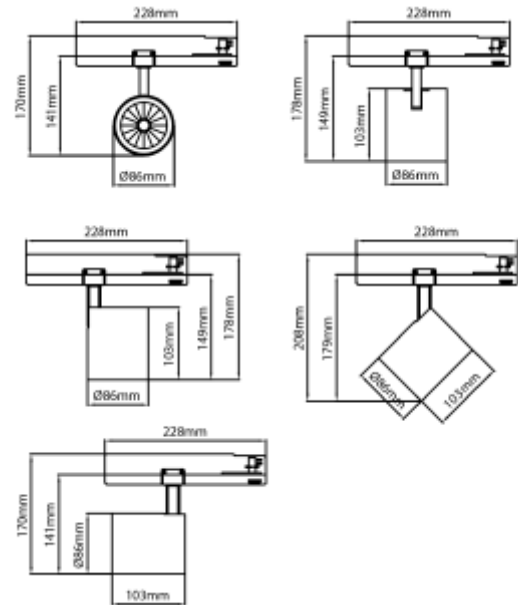

PRODUCT SHEET

Rod Midi T

Art. no: 101820-40-3

Lighting Solutions

Rod Midi T

SPECIFICATIONS

Lightsource Type:	LED (built in)
System Power [W]:	23W
CCT (Color Temperature):	3000K
CRI / Ra:	90
Lumen Output:	3289lm
Lumen LED (tc=25):	4100lm
Beam Angle:	40°
Lens (Diffuser):	Clear
Dimming:	None
Flickerfree:	Yes
System Voltage [V]:	230V 50Hz
Connection:	Track 3-Circuit
Mounting:	Track, Ceiling
Lifetime [h]:	L80B10: 100 000h
Lumen/W:	143lm/W
Color:	White
Length [mm]:	162mm
Height [mm]:	178mm
Diameter [mm]:	86mm
Weight [kg]:	0,626kg