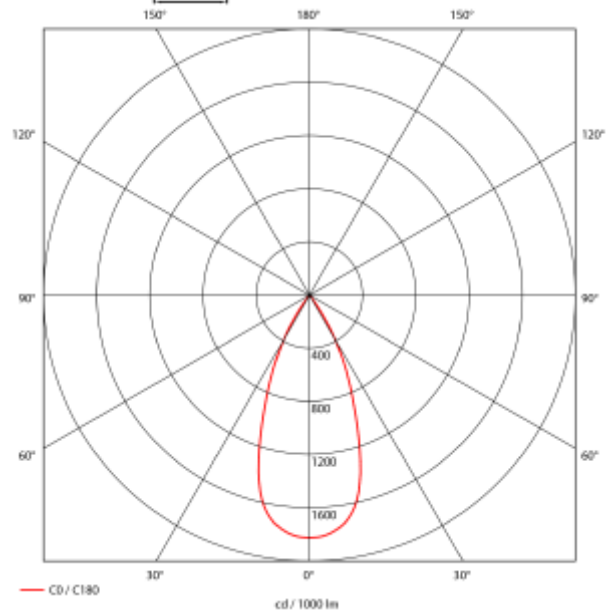

PRODUCT SHEET

Rod Midi T

Art. no: 101820-40-3

Lighting Solutions

Rod Midi T

SPECIFICATIONS

Lightsource Type:	LED (built in)
System Power [W]:	23W
CCT (Color Temperature):	3000K
CRI / Ra:	90
Lumen Output:	3289lm
Lumen LED (tc=25):	4100lm
Beam Angle:	40°
Lens (Diffuser):	Clear
Dimming:	None
Flickerfree:	Yes
System Voltage [V]:	230V 50Hz
Connection:	Track 3-Circuit
Mounting:	Track, Ceiling
Lifetime [h]:	L80B10: 100 000h
Lumen/W:	143lm/W
Color:	White
Length [mm]:	162mm
Height [mm]:	178mm
Diameter [mm]:	86mm
Weight [kg]:	0,626kg