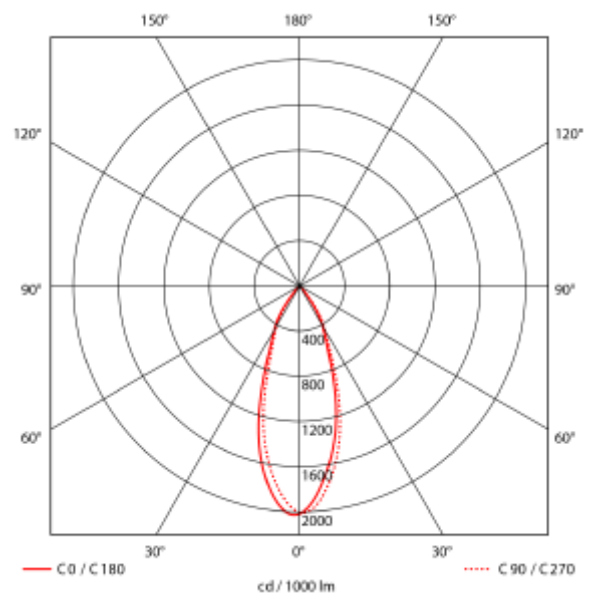

PRODUCT SHEET

Phoenix Downlight
Art. no: 101851-01-3

Lighting Solutions

Phoenix Downlight

SPECIFICATIONS

Lightsource Type:	LED (built in)
System Power [W]:	8/18W
CCT (Color Temperature):	3000K
CRI / Ra:	80
Lumen Output:	1650lm
Lumen LED (tc=25):	1850lm
Beam Angle:	35°
Lens (Diffuser):	Clear
Dimming:	Depending on Driver
Flickerfree:	Yes
System Voltage [V]:	230V 50Hz
Connection:	Depending on driver
Mounting:	Recessed, Ceiling
Cut-out [mm]:	130x130mm
Lifetime [h]:	L80B10: 50.000h
Lumen/W:	92lm/W
UGR (<=):	17
MacAdam (SDCM):	3
Color:	White
Length [mm]:	141mm
Height [mm]:	48mm
Width [mm]:	181mm
Weight [kg]:	0,6kg
To be recessed in insulation:	No