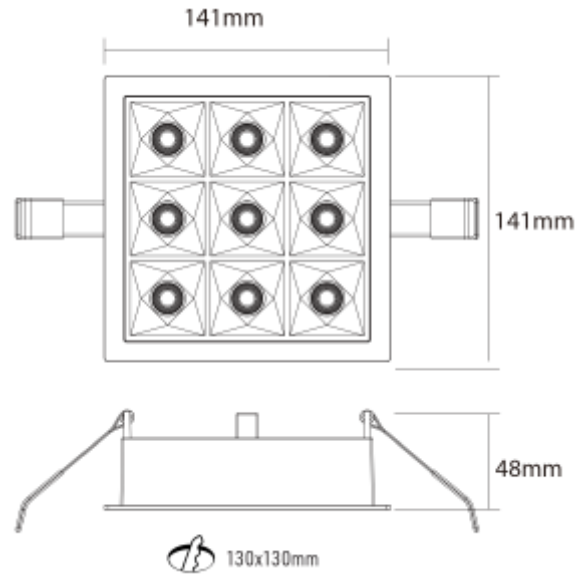

PRODUCT SHEET

Phoenix Downlight
Art. no: 101851-01-3

Lighting Solutions

Phoenix Downlight

SPECIFICATIONS

Lightsource Type:	LED (built in)
System Power [W]:	8/18W
CCT (Color Temperature):	3000K
CRI / Ra:	80
Lumen Output:	1650lm
Lumen LED (tc=25):	1850lm
Beam Angle:	35°
Lens (Diffuser):	Clear
Dimming:	Depending on Driver
Flickerfree:	Yes
System Voltage [V]:	230V 50Hz
Connection:	Depending on driver
Mounting:	Recessed, Ceiling
Cut-out [mm]:	130x130mm
Lifetime [h]:	L80B10: 50.000h
Lumen/W:	92lm/W
UGR (<=):	17
MacAdam (SDCM):	3
Color:	White
Length [mm]:	141mm
Height [mm]:	48mm
Width [mm]:	181mm
Weight [kg]:	0,6kg
To be recessed in insulation:	No

Phoenix Downlight has the latest LED technology, with micro reflector and anti-glare cover it reaches UGR17. With 35° beam angle and perfect light cutoff it's the ideal downlight for office, hotel, staircase, and corridors. Delivered with out driver, see accessories to find suitable driver.