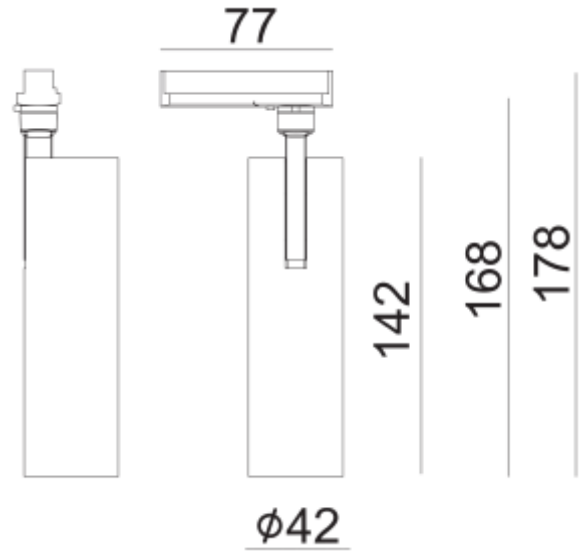

PRODUCT SHEET

Tania Mini Slim
Art. no: 101910-36-2-p

Lighting Solutions

Tania Mini Slim

SPECIFICATIONS

Lightsource Type:	LED (built in)
System Power [W]:	9W
CCT (Color Temperature):	2700K
CRI / Ra:	90
Lumen Output:	681lm
Lumen LED (tc=25):	850lm
Beam Angle:	36°
Lens (Diffuser):	Clear
Dimming:	Phase-Cut
Flickerfree:	Yes
System Voltage [V]:	230V 50Hz
Connection:	Track 1-Circuit
Mounting:	Track, Ceiling
Lifetime [h]:	L80B10: 100 000h
Lumen/W:	83lm/W
MacAdam (SDCM):	3
Color:	Black
Height [mm]:	142mm
Diameter [mm]:	42mm