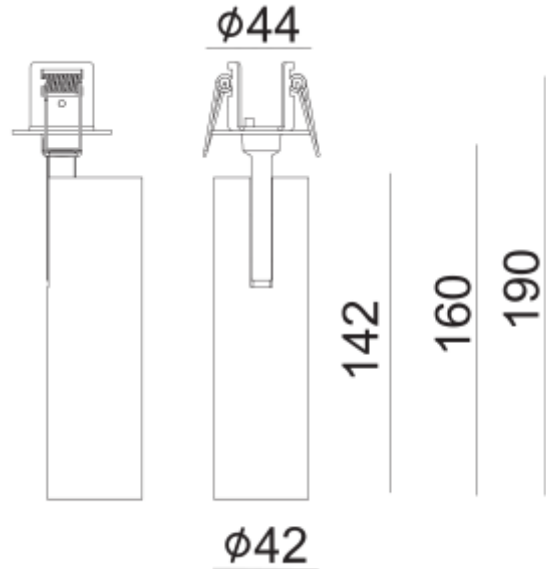

PRODUCT SHEET

Tania Mini Slim Basic
Art. no: 101920-36-2-p

Lighting Solutions

Tania Mini Slim Basic

SPECIFICATIONS

Lightsource Type:	LED (built in)
System Power [W]:	9W
CCT (Color Temperature):	2700K
CRI / Ra:	90
Lumen Output:	681lm
Lumen LED (tc=25):	850lm
Beam Angle:	36°
Lens (Diffuser):	Clear
Dimming:	Phase-Cut
System Voltage [V]:	230V 50Hz
Connection:	Terminal
Mounting:	Recessed, Ceiling
Cut-out [mm]:	Ø35mm
Lifetime [h]:	L80B10: 100 000h
Lumen/W:	83lm/W
MacAdam (SDCM):	3
Color:	Black
Height [mm]:	142mm
Diameter [mm]:	42mm
To be recessed in insulation:	No