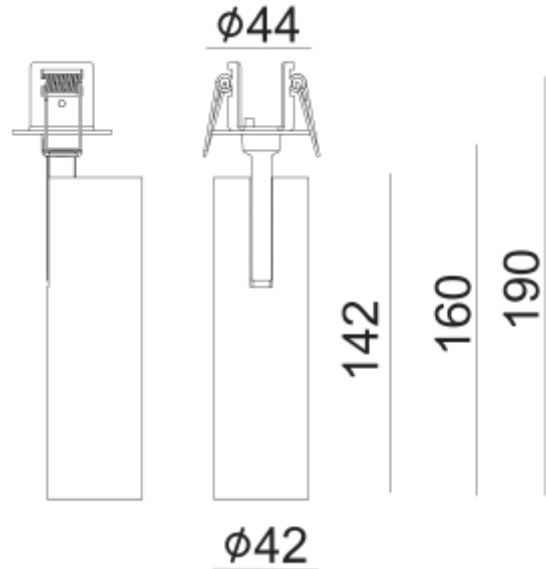

## PRODUCT SHEET

Tania Mini Slim Basic  
Art. no: 101921-36-3-p

Lighting Solutions

# Tania Mini Slim Basic

### SPECIFICATIONS

Lightsource Type:	LED (built in)
System Power [W]:	9W
CCT (Color Temperature):	3000K
CRI / Ra:	90
Lumen Output:	764lm
Lumen LED (tc=25):	850lm
Beam Angle:	36°
Lens (Diffuser):	Clear
Dimming:	Phase-Cut
System Voltage [V]:	230V 50Hz
Connection:	Terminal
Mounting:	Recessed, Ceiling
Cut-out [mm]:	Ø35mm
Lifetime [h]:	L80B10: 100 000h
Lumen/W:	90lm/W
MacAdam (SDCM):	3
Color:	White
Height [mm]:	142mm
Diameter [mm]:	42mm
To be recessed in insulation:	Not applicable