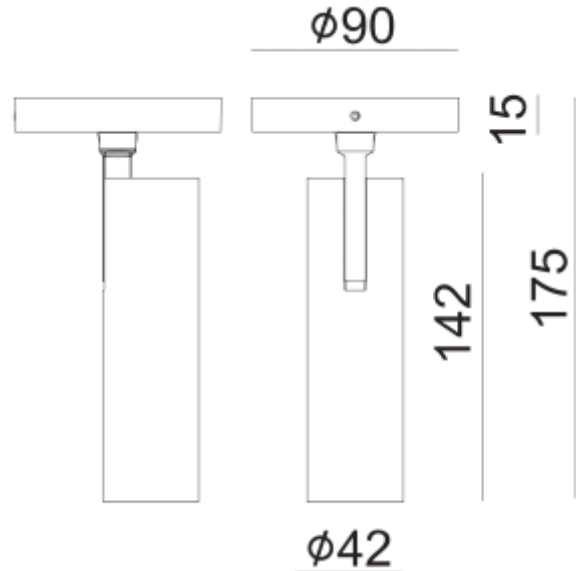

PRODUCT SHEET

Tania Mini Slim Surface

Art. no: 101930-36-2-p

Lighting Solutions

Tania Mini Slim Surface

Tania Mini Slim Surface is a slim spotlight with a modern and trendy design for surface mounting. It is excellent for use in residential areas, cabins, and hotels. Comes with phase-cut dimming. Available in both black and white versions.

SPECIFICATIONS

Lightsource Type:	LED (built in)
System Power [W]:	9W
CCT (Color Temperature):	2700K
CRI / Ra:	90
Lumen Output:	681lm
Lumen LED (tc=25):	850lm
Beam Angle:	36°
Lens (Diffuser):	Clear
Dimming:	Phase-Cut
System Voltage [V]:	230V 50Hz
Connection:	Terminal
Mounting:	Surface, Ceiling
Lifetime [h]:	L80B10: 100 000h
Lumen/W:	83lm/W
MacAdam (SDCM):	3
Color:	Black
Length [mm]:	42mm
Height [mm]:	142mm
Width [mm]:	42mm
Diameter [mm]:	42mm
Weight [kg]:	0,4kg