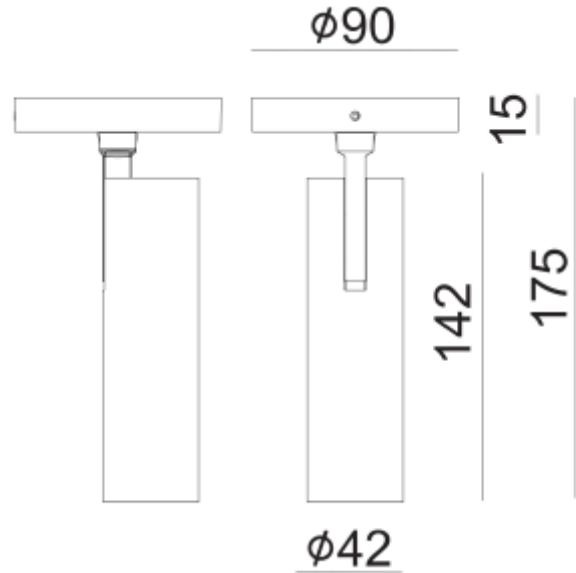

## PRODUCT SHEET

Tania Mini Slim Surface

Art. no: 101931-36-2-p

*Lighting Solutions*

# Tania Mini Slim Surface

Tania Mini Slim Surface is a slim spotlight with a modern and trendy design for surface mounting. It is excellent for use in residential areas, cabins, and hotels. Comes with phase-cut dimming. Available in both black and white versions.

### SPECIFICATIONS

|                          |                  |
|--------------------------|------------------|
| Lightsource Type:        | LED (built in)   |
| System Power [W]:        | 9W               |
| CCT (Color Temperature): | 3000K            |
| CRI / Ra:                | 90               |
| Lumen Output:            | 740lm            |
| Lumen LED (tc=25):       | 850lm            |
| Beam Angle:              | 36°              |
| Lens (Diffuser):         | Clear            |
| Dimming:                 | Phase-Cut        |
| System Voltage [V]:      | 230V 50Hz        |
| Connection:              | Terminal         |
| Mounting:                | Surface, Ceiling |
| Lifetime [h]:            | L80B10: 100 000h |
| Lumen/W:                 | 90lm/W           |
| MacAdam (SDCM):          | 3                |
| Color:                   | Black            |
| Height [mm]:             | 142mm            |
| Diameter [mm]:           | 42mm             |