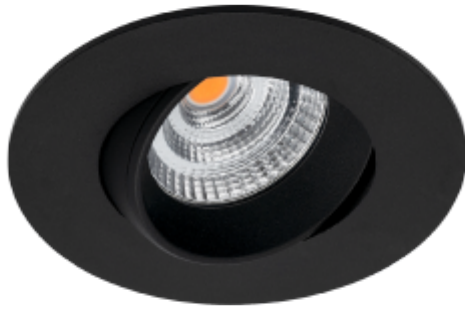

PRODUCT SHEET

Icarus 500lm 927 36° 7W BK phasecut Isosafe

Art. no: 101970-36-2

Lighting Solutions

Icarus 500lm 927 36° 7W BK phasecut Isosafe

SPECIFICATIONS

Lightsource Type:	LED (built in)
System Power [W]:	7W
CCT (Color Temperature):	2700K
CRI / Ra:	95
Lumen Output:	456lm
Lumen LED (tc=25):	500lm
Beam Angle:	36°
Lens (Diffuser):	Clear
Dimming:	Phase-Cut
Flickerfree:	Yes
System Voltage [V]:	230V 50Hz
Connection:	QuickConnect
Mounting:	Ceiling
Cut-out [mm]:	Ø68-83mm
Lifetime [h]:	L80B10: 100 000h
Lumen/W:	62lm/W
UGR (<=):	22
MacAdam (SDCM):	3
Color:	Black
Height [mm]:	55mm
Diameter [mm]:	90mm
Weight [kg]:	0,3kg
To be recessed in insulation:	Yes, recessed in insulation

7W downlight that can be installed directly into insulation. Cutout Ø68-83mm makes it perfect for rehab and new installation. Tilttable 25°, CRI>95 and flickerfree phasecut driver.