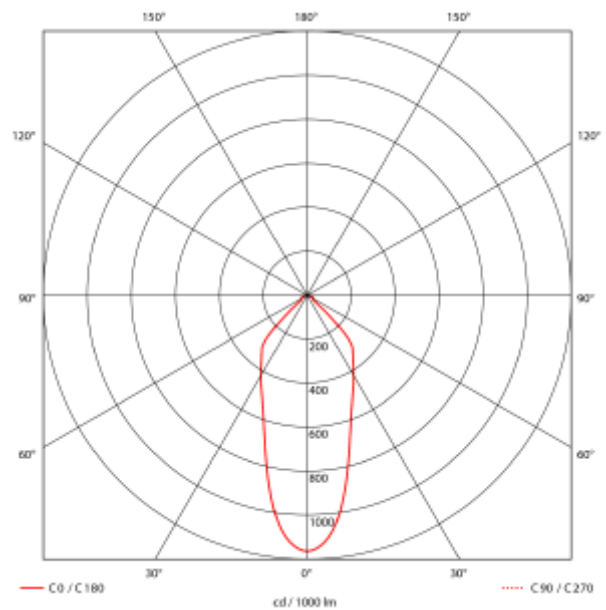

PRODUCT SHEET

Icarus 500lm 927 36° 7W BK phasecut Isosafe

Art. no: 101970-36-2

Lighting Solutions

Icarus 500lm 927 36° 7W BK phasecut Isosafe

SPECIFICATIONS

Lightsource Type:	LED (built in)
System Power [W]:	7W
CCT (Color Temperature):	2700K
CRI / Ra:	95
Lumen Output:	456lm
Lumen LED (tc=25):	500lm
Beam Angle:	36°
Lens (Diffuser):	Clear
Dimming:	Phase-Cut
Flickerfree:	Yes
System Voltage [V]:	230V 50Hz
Connection:	QuickConnect
Mounting:	Ceiling
Cut-out [mm]:	Ø68-83mm
Lifetime [h]:	L80B10: 100 000h
Lumen/W:	62lm/W
UGR (<=):	22
MacAdam (SDCM):	3
Color:	Black
Height [mm]:	55mm
Diameter [mm]:	90mm
Weight [kg]:	0,3kg
To be recessed in insulation:	Yes, recessed in insulation

7W downlight that can be installed directly into insulation. Cutout Ø68-83mm makes it perfect for rehab and new installation. Tilttable 25°, CRI>95 and flickerfree phasecut driver.