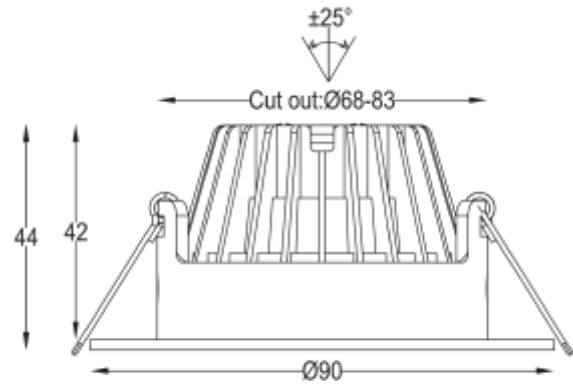

PRODUCT SHEET

Icarus 500lm 927 36° 7W BK phasecut Isosafe

Art. no: 101970-36-2

Lighting Solutions

Icarus 500lm 927 36° 7W BK phasecut Isosafe

SPECIFICATIONS

Lightsource Type:	LED (built in)
System Power [W]:	7W
CCT (Color Temperature):	2700K
CRI / Ra:	95
Lumen Output:	456lm
Lumen LED (tc=25):	500lm
Beam Angle:	36°
Lens (Diffuser):	Clear
Dimming:	Phase-Cut
Flickerfree:	Yes
System Voltage [V]:	230V 50Hz
Connection:	QuickConnect
Mounting:	Ceiling
Cut-out [mm]:	Ø68-83mm
Lifetime [h]:	L80B10: 100 000h
Lumen/W:	62lm/W
UGR (<=):	22
MacAdam (SDCM):	3
Color:	Black
Height [mm]:	55mm
Diameter [mm]:	90mm
Weight [kg]:	0,3kg
To be recessed in insulation:	Yes, recessed in insulation

7W downlight that can be installed directly into insulation. Cutout Ø68-83mm makes it perfect for rehab and new installation. Tilttable 25°, CRI>95 and flickerfree phasecut driver.