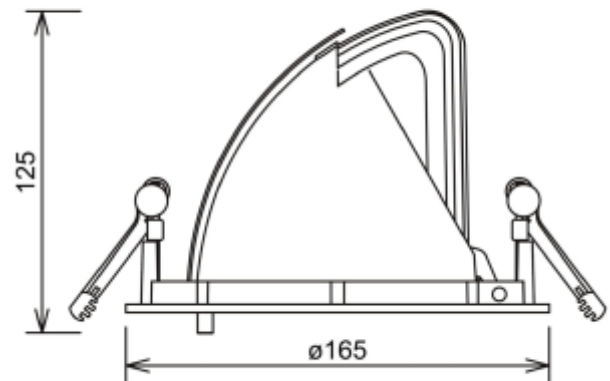

## Zeta Mini

 155mm

### SPECIFICATIONS

Lightsource Type:	LED (built in)
System Power [W]:	27W
CCT (Color Temperature):	Arctic White
CRI / Ra:	95
Lumen Output:	2527lm
Lumen LED (tc=25):	3350lm
Beam Angle:	15°
Lens (Diffuser):	Clear
Dimming:	None
System Voltage [V]:	230V 50Hz
Connection:	18i3 Quick connection
Mounting:	Recessed, Ceiling
Cut-out [mm]:	Ø155mm
Lumen/W:	93lm/W
MacAdam (SDCM):	3
Color:	Black
Length [mm]:	165mm
Height [mm]:	125mm
Width [mm]:	165mm
Weight [kg]:	0,95kg
To be recessed in insulation:	No