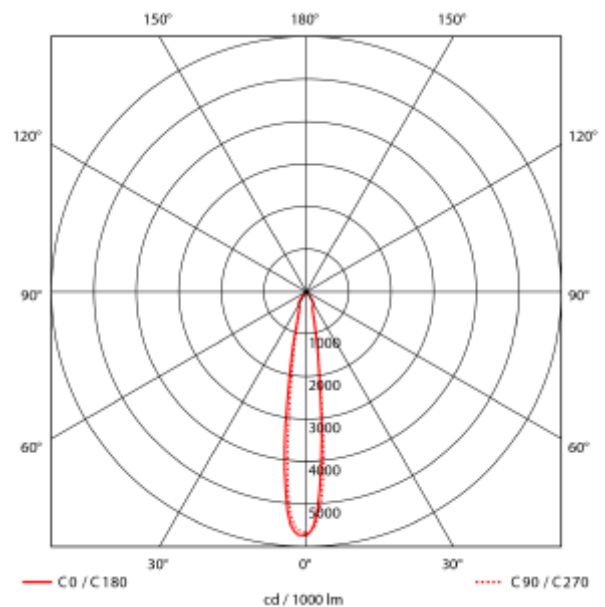

### SPECIFICATIONS

Lightsource Type:	LED (built in)
System Power [W]:	27W
CCT (Color Temperature):	Arctic White
CRI / Ra:	95
Lumen Output:	2527lm
Lumen LED (tc=25):	3350lm
Beam Angle:	15°
Lens (Diffuser):	Clear
Dimming:	None
System Voltage [V]:	230V 50Hz
Connection:	18i3 Quick connection
Mounting:	Recessed, Ceiling
Cut-out [mm]:	Ø155mm
Lumen/W:	93lm/W
MacAdam (SDCM):	3
Color:	Black
Length [mm]:	165mm
Height [mm]:	125mm
Width [mm]:	165mm
Weight [kg]:	0,95kg
To be recessed in insulation:	No