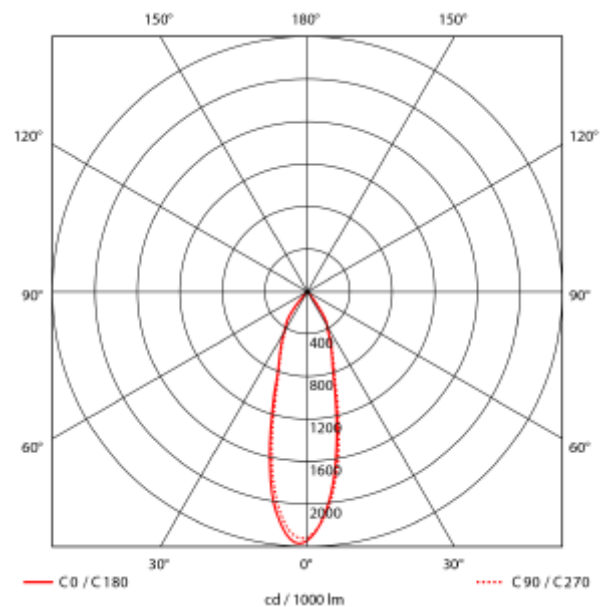

### SPECIFICATIONS

Lightsource Type:	LED (built in)
System Power [W]:	27W
CCT (Color Temperature):	Arctic White
CRI / Ra:	95
Lumen Output:	2493lm
Lumen LED (tc=25):	3350lm
Beam Angle:	30°
Lens (Diffuser):	Clear
Dimming:	None
System Voltage [V]:	230V 50Hz
Connection:	18i3 Quick connection
Mounting:	Recessed, Ceiling
Cut-out [mm]:	Ø155mm
Lumen/W:	92lm/W
MacAdam (SDCM):	3
Color:	Grey
Length [mm]:	165mm
Height [mm]:	125mm
Width [mm]:	165mm
Weight [kg]:	0,95kg
To be recessed in insulation:	No