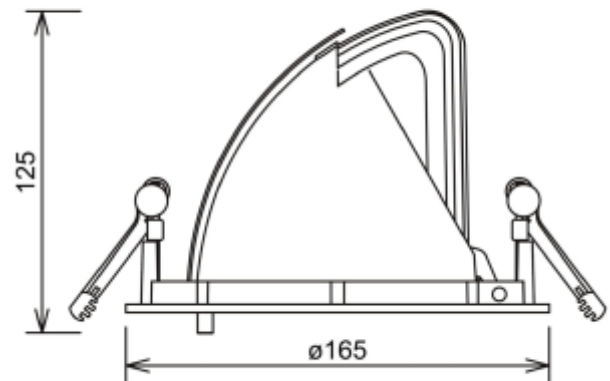

# Zeta Mini

155mm

### SPECIFICATIONS

Lightsource Type:	LED (built in)
System Power [W]:	27W
CCT (Color Temperature):	Arctic White
CRI / Ra:	95
Lumen Output:	2493lm
Lumen LED (tc=25):	3350lm
Beam Angle:	30°
Lens (Diffuser):	Clear
Dimming:	None
System Voltage [V]:	230V 50Hz
Connection:	18i3 Quick connection
Mounting:	Recessed, Ceiling
Cut-out [mm]:	Ø155mm
Lumen/W:	92lm/W
MacAdam (SDCM):	3
Color:	Grey
Length [mm]:	165mm
Height [mm]:	125mm
Width [mm]:	165mm
Weight [kg]:	0,95kg
To be recessed in insulation:	No