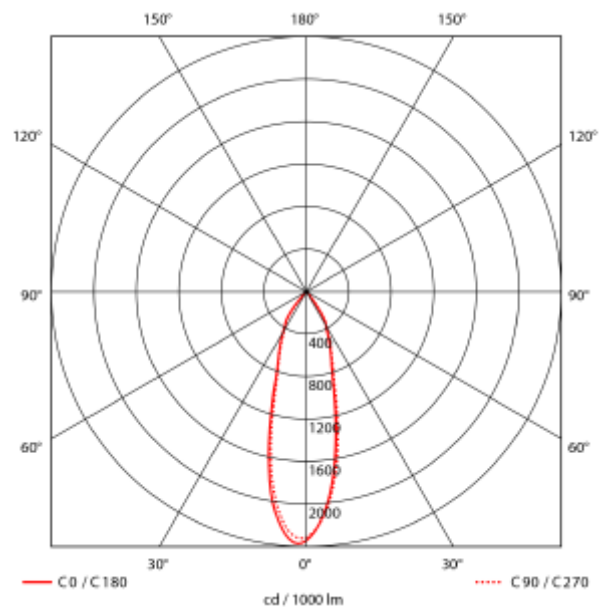

### SPECIFICATIONS

Lightsource Type:	LED (built in)
System Power [W]:	27W
CCT (Color Temperature):	Arctic White
CRI / Ra:	95
Lumen Output:	2493lm
Lumen LED (tc=25):	3350lm
Beam Angle:	30°
Lens (Diffuser):	Clear
Dimming:	None
System Voltage [V]:	230V 50Hz
Connection:	18i3 Quick connection
Mounting:	Recessed, Ceiling
Cut-out [mm]:	Ø155mm
Lumen/W:	92lm/W
MacAdam (SDCM):	3
Color:	Black
Length [mm]:	165mm
Height [mm]:	125mm
Width [mm]:	165mm
Weight [kg]:	0,95kg
To be recessed in insulation:	No