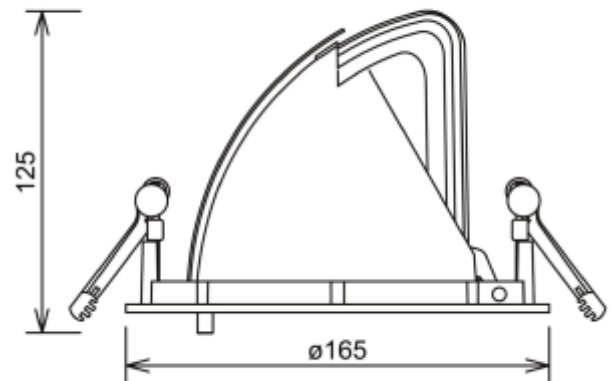

# Zeta Mini

155mm

### SPECIFICATIONS

Lightsource Type:	LED (built in)
System Power [W]:	27W
CCT (Color Temperature):	Arctic White
CRI / Ra:	95
Lumen Output:	2493lm
Lumen LED (tc=25):	3350lm
Beam Angle:	30°
Lens (Diffuser):	Clear
Dimming:	None
System Voltage [V]:	230V 50Hz
Connection:	18i3 Quick connection
Mounting:	Recessed, Ceiling
Cut-out [mm]:	Ø155mm
Lumen/W:	92lm/W
MacAdam (SDCM):	3
Color:	Black
Length [mm]:	165mm
Height [mm]:	125mm
Width [mm]:	165mm
Weight [kg]:	0,95kg
To be recessed in insulation:	No