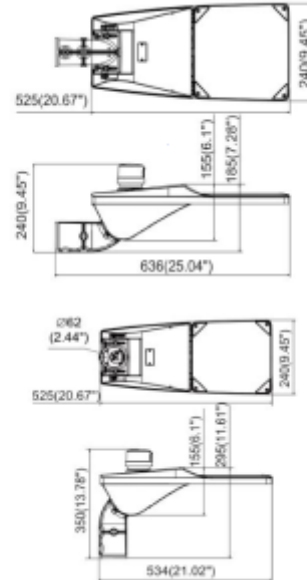

PRODUCT SHEET

Joule

Art. no: 102010-03-1

Lighting Solutions

Joule

SPECIFICATIONS

Lightsource Type:	LED (built in)
System Power [W]:	35/26/18/11W
CCT (Color Temperature):	4000K
CRI / Ra:	70
Lumen Output:	5325lm
Lumen LED (tc=25):	5800lm
Beam Angle:	P3 Assymetric
Dimming:	None
System Voltage [V]:	230V 50Hz
Connection:	Cable 5m
Mounting:	Wall, Mast
Lifetime [h]:	L80B10: 100 000h
Lumen/W:	152lm/W
MacAdam (SDCM):	5
Color:	Grey
Length [mm]:	615mm
Height [mm]:	225mm
Width [mm]:	350mm
Weight [kg]:	6kg