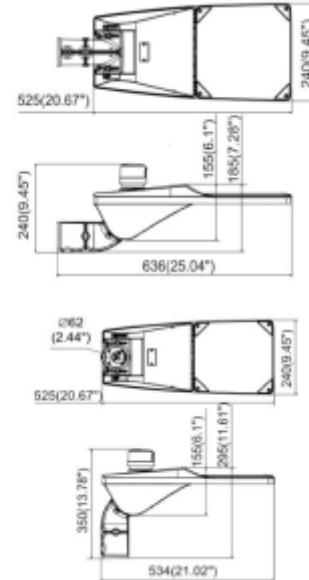

# PRODUCT SHEET

Joule

Art. no: 102012-03-1

Lighting Solutions

### SPECIFICATIONS

Lightsource Type:	LED (built in)
System Power [W]:	70W
CCT (Color Temperature):	4000K
CRI / Ra:	70
Lumen Output:	10920lm
Lumen LED (tc=25):	12000lm
Beam Angle:	P3 Assymetric
Dimming:	None
System Voltage [V]:	230V 50Hz
Connection:	Cable 5m
Mounting:	Wall, Mast
Lifetime [h]:	L80B10: 100 000h
Lumen/W:	156lm/W
MacAdam (SDCM):	5
Color:	Grey
Length [mm]:	615mm
Height [mm]:	225mm
Width [mm]:	350mm
Weight [kg]:	6kg