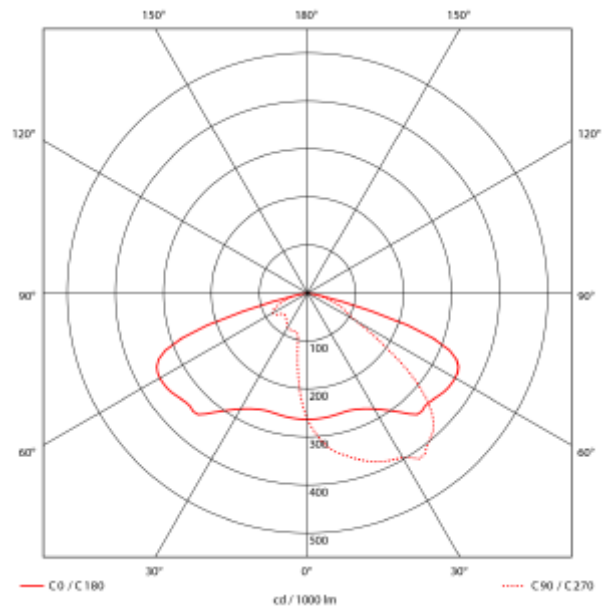

## Joule

### SPECIFICATIONS

Lightsource Type:	LED (built in)
System Power [W]:	70W
CCT (Color Temperature):	4000K
CRI / Ra:	70
Lumen Output:	10920lm
Lumen LED (tc=25):	12000lm
Beam Angle:	P3 Assymetric
Dimming:	None
System Voltage [V]:	230V 50Hz
Connection:	Cable 5m
Mounting:	Wall, Mast
Lifetime [h]:	L80B10: 100 000h
Lumen/W:	156lm/W
MacAdam (SDCM):	5
Color:	Grey
Length [mm]:	615mm
Height [mm]:	225mm
Width [mm]:	350mm
Weight [kg]:	6kg