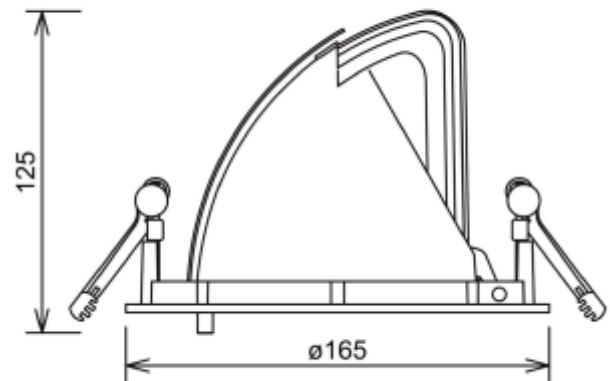

# Zeta Mini

 155mm

Zeta Mini is a small flexible LED downlight replacing the well-known Zebra mini, offering the same great quality and adjustment possibilities. The Zeta mini is supplied with 18i3 cable connector and can be delivered with a variety of connection options. The down light is available in three different colors.

### SPECIFICATIONS

Lightsource Type:	LED (built in)
System Power [W]:	27W
CCT (Color Temperature):	Fresh Food
CRI / Ra:	80
Lumen LED (tc=25):	2200lm
Beam Angle:	15°
Lens (Diffuser):	Clear
Dimming:	None
System Voltage [V]:	230V 50Hz
Connection:	18i3 Quick connection
Mounting:	Recessed, Ceiling
Cut-out [mm]:	Ø155mm
Length [mm]:	165mm
Height [mm]:	125mm
Width [mm]:	165mm
Weight [kg]:	0,95kg
To be recessed in insulation:	No