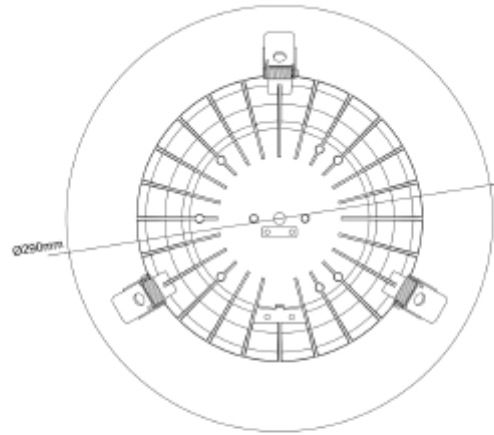

FDV SPEC SHEET

Leila R 2600lm 930 Opal 23W cut out Ø240-270 w/o driver WH
Art. no: 102230-01-3

Lighting Solutions

Leila R 2600lm 930 Opal 23W cut out Ø240-270 w/o dr

Art. no: 102230-01-3

LIGHT TECHNICAL

Lightsource Type:	LED (built in)
Lumen Output:	2050
Lumen LED (tc=25):	2600
Beam Angle:	70°
CCT (Color Temperature):	3000
CRI / Ra:	90
Color Code:	930
MacAdam (SDCM):	3
Lens (Diffuser):	Opal

MOUNTING / CONNECTION

Connection:	Depending on driver
Cut-out [mm]:	240-270
Mounting:	Recessed, Ceiling

ELECTRICAL DATA

Dimming:	Depending on Driver
System Power [W]:	23
System Voltage [V]:	230V 50Hz
Protection Class:	2
Current Output [mA]:	600

FDV SPEC SHEET

Leila R 2600lm 930 Opal 23W cut out Ø240-270 w/o driver WH
Art. no: 102230-01-3

Lighting Solutions

PRODUCT

To be recessed in insulation:	No
Ingress Protection:	IP20
Lifetime [h]:	L80B10: 100 000
Color:	White
Housing Material :	Aluminium
Housing Material :	Aluminium