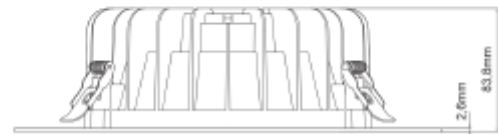

FDV SPEC SHEET

Leila R 2600lm 930 Opal 23W cut out Ø240-270 w/o driver WH
Art. no: 102230-01-3

Lighting Solutions

Leila R 2600lm 930 Opal 23W cut out Ø240-270 w/o dr

Art. no: 102230-01-3

LIGHT TECHNICAL

Lightsource Type:	LED (built in)
Lumen Output:	2050
Lumen LED (tc=25):	2600
Beam Angle:	70°
CCT (Color Temperature):	3000
CRI / Ra:	90
Color Code:	930
MacAdam (SDCM):	3
Lens (Diffuser):	Opal

MOUNTING / CONNECTION

Connection:	Depending on driver
Cut-out [mm]:	240-270
Mounting:	Recessed, Ceiling

ELECTRICAL DATA

Dimming:	Depending on Driver
System Power [W]:	23
System Voltage [V]:	230V 50Hz
Protection Class:	2
Current Output [mA]:	600