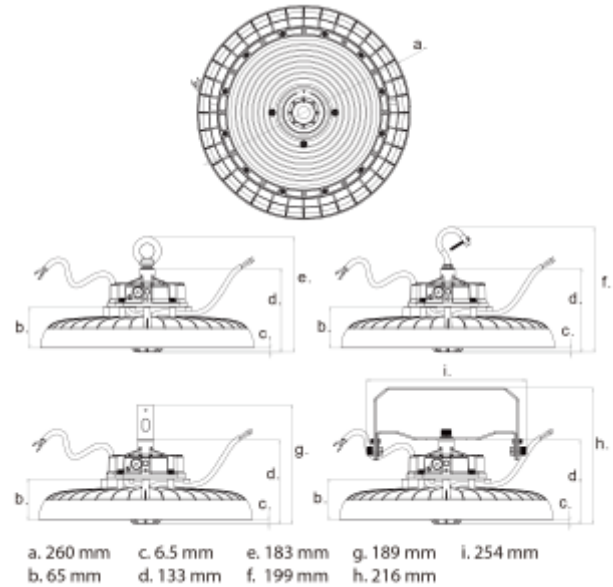

## Ufo U High Bay

SPECIFICATIONS	
Lightsource Type:	LED (built in)
System Power [W]:	100/80/60W
CCT (Color Temperature):	4000K
CRI / Ra:	80
Lumen LED (tc=25):	18000lm
Beam Angle:	120°
Lens (Diffuser):	Clear
Dimming:	PWM, 0-10V
System Voltage [V]:	230V 50Hz
Connection:	18i3 5m + 2x0,4m free end
Mounting:	Suspended
Lifetime [h]:	L80B10: 100 000h
MacAdam (SDCM):	3
Color:	Black
Height [mm]:	65mm
Diameter [mm]:	230mm
Weight [kg]:	2,3kg