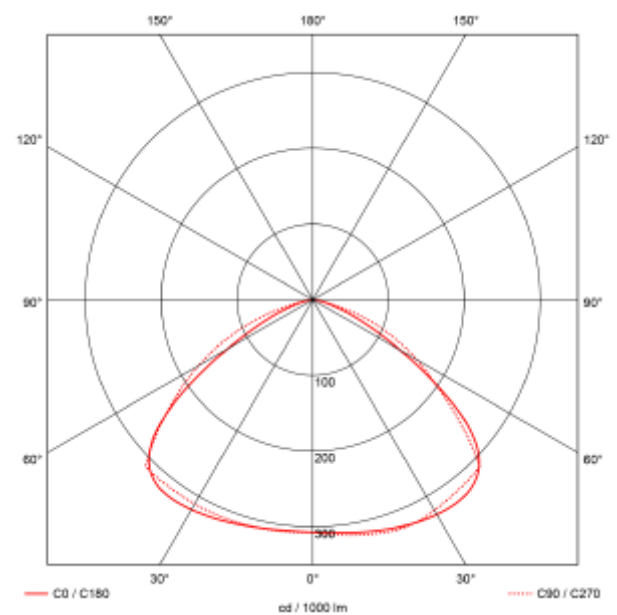

### SPECIFICATIONS

Lightsource Type:	LED (built in)
System Power [W]:	200/150/120W
CCT (Color Temperature):	3000K
CRI / Ra:	80
Lumen LED (tc=25):	34000lm
Beam Angle:	120°
Lens (Diffuser):	Clear
Dimming:	PWM, 0-10V
System Voltage [V]:	230V 50Hz
Connection:	18i3 5m + 2x0,4m free end
Mounting:	Suspended
Lifetime [h]:	L80B10: 100 000h
Color:	Black
Height [mm]:	65mm
Diameter [mm]:	340mm
Weight [kg]:	4,1kg