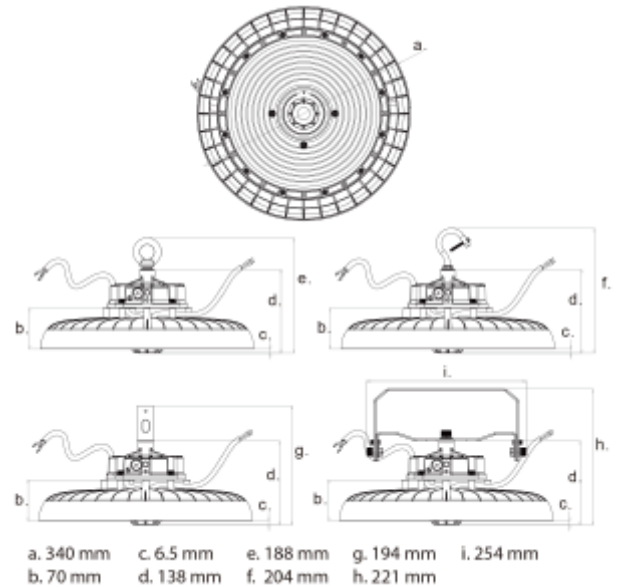

### SPECIFICATIONS

Lightsource Type:	LED (built in)
System Power [W]:	200/150/120W
CCT (Color Temperature):	3000K
CRI / Ra:	80
Lumen LED (tc=25):	34000lm
Beam Angle:	120°
Lens (Diffuser):	Clear
Dimming:	PWM, 0-10V
System Voltage [V]:	230V 50Hz
Connection:	18i3 5m + 2x0,4m free end
Mounting:	Suspended
Lifetime [h]:	L80B10: 100 000h
Color:	Black
Height [mm]:	65mm
Diameter [mm]:	340mm
Weight [kg]:	4,1kg