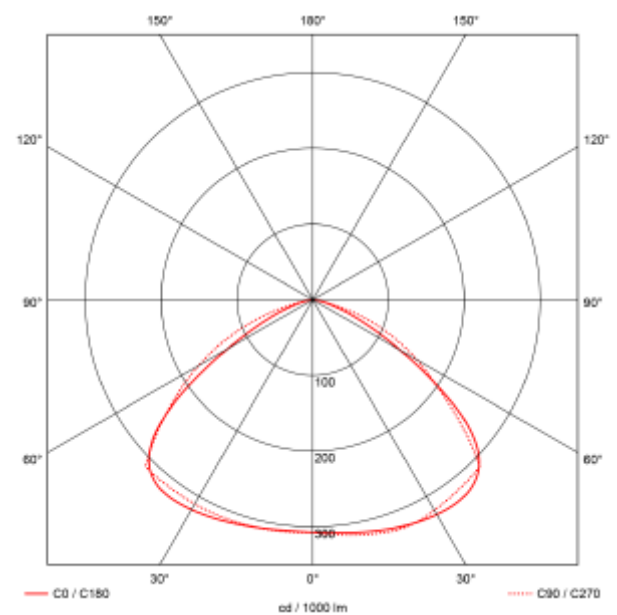

PRODUCT SHEET

Ufo U High Bay

Art. no: 102336-02-2

NORLUX®

Lighting Solutions

Ufo U High Bay

SPECIFICATIONS

Lightsource Type:	LED (built in)
System Power [W]:	200/150/120W
CCT (Color Temperature):	6500K
CRI / Ra:	80
Lumen LED (tc=25):	36000lm
Beam Angle:	120°
Lens (Diffuser):	Clear
Dimming:	PWM, 0-10V
System Voltage [V]:	230V 50Hz
Connection:	18i3 5m + 2x0,4m free end
Mounting:	Suspended
Lifetime [h]:	L80B10: 100 000h
Color:	Black
Height [mm]:	65mm
Diameter [mm]:	340mm
Weight [kg]:	4,1kg