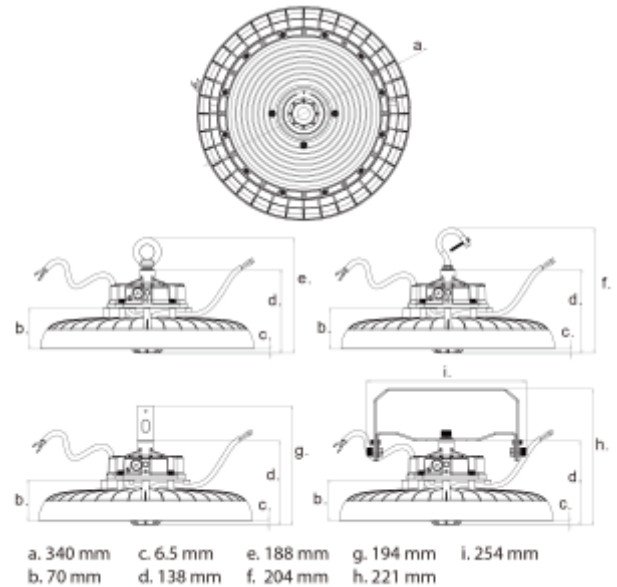

PRODUCT SHEET

Ufo U High Bay

Art. no: 102336-02-2

NORLUX®

Lighting Solutions

Ufo U High Bay

SPECIFICATIONS

Lightsource Type:	LED (built in)
System Power [W]:	200/150/120W
CCT (Color Temperature):	6500K
CRI / Ra:	80
Lumen LED (tc=25):	36000lm
Beam Angle:	120°
Lens (Diffuser):	Clear
Dimming:	PWM, 0-10V
System Voltage [V]:	230V 50Hz
Connection:	18i3 5m + 2x0,4m free end
Mounting:	Suspended
Lifetime [h]:	L80B10: 100 000h
Color:	Black
Height [mm]:	65mm
Diameter [mm]:	340mm
Weight [kg]:	4,1kg

UFO U High Bay is a robust and versatile luminaire with high performance. With IP65 and IK08 classification, it can be used in most conditions. Comes with 1-10V dimming. PIR or Microwave sensor can be easily retrofitted. This product is also available with a PIR sensor featuring wireless communication between luminaires, using the Norlux Wireless Connect system for control. See accessories for sensor module.