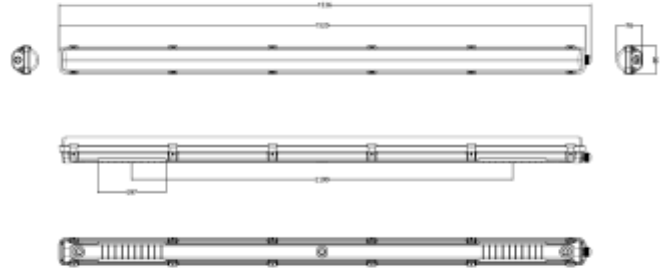

FDV SPEC SHEET

Stream Y

Art. no: 102452-02

Lighting Solutions

Stream Y

Art. no: 102452-02

LIGHT TECHNICAL

Lightsource Type:	LED (built in)
Lumen Output:	6600
Lumen LED (tc=25):	7200
Beam Angle:	120°
CCT (Color Temperature):	4000
CRI / Ra:	80
Color Code:	840
MacAdam (SDCM):	3
Lens (Diffuser):	PC Opal

ELECTRICAL DATA

Dimming:	None
Flicker metric (Pst LM) <:	1
Stroboscopic effect metric (SVM) <	0,4
System Power [W]:	42
System Voltage [V]:	230V 50Hz
Protection Class:	1
Max load pr circuit - B16:	36
Inrush current time [µs]:	135
Socket / Cap-Base:	N/A
Current Output [mA]:	300

MOUNTING / CONNECTION

Connection:	Terminalx2
Through-wiring (mm2):	5x2,5
Mounting:	Surface, Suspended

FDV SPEC SHEET

Stream Y

Art. no: 102452-02

Lighting Solutions

PRODUCT

Ingress Protection:	IP65
Impact Protection:	IK08
Operating Temperature [°C]:	-20 - 40
Lifetime [h]:	L80B10: 100 000
Color:	Grey
Length [mm]:	1536
Height [mm]:	80
Width [mm]:	76
Housing Material :	Polycarbonate