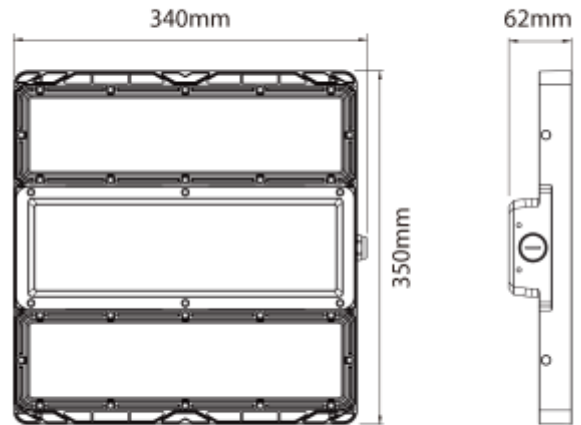

### SPECIFICATIONS

Lightsource Type:	LED (built in)
System Power [W]:	150W
CCT (Color Temperature):	4000K
CRI / Ra:	80
Lumen Output:	21950lm
Beam Angle:	85°
Lens (Diffuser):	Clear
Dimming:	DALI2
System Voltage [V]:	230V 50Hz
Mounting:	Suspended, Ceiling
Lifetime [h]:	L80B10: 100 000h
Lumen/W:	146lm/W
MacAdam (SDCM):	3
Color:	Black
Length [mm]:	340mm
Height [mm]:	350mm
Width [mm]:	62mm
Weight [kg]:	4,1kg