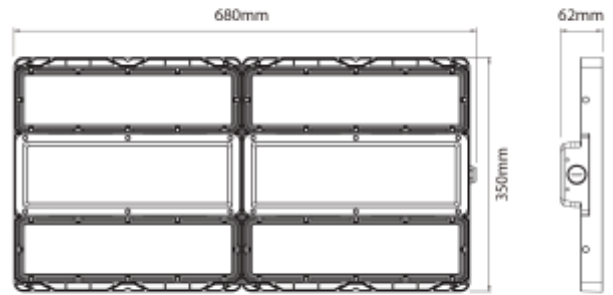

### SPECIFICATIONS

Lightsource Type: LED (built in)

System Power [W]: 240W

CCT (Color Temperature): 4000K

CRI / Ra: 80

Lumen Output: 36450lm

Lumen LED (tc=25): 38400lm

Beam Angle: 55°

Length [mm]: 680mm

Height [mm]: 62mm

Width [mm]: 350mm

Weight [kg]: 7,9kg