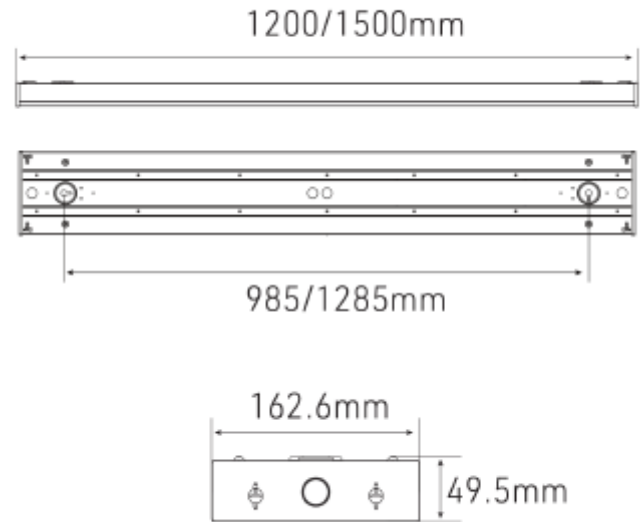

FDV SPEC SHEET

Uniplus Interior

Art. no: 103050-90-3

Lighting Solutions

Uniplus Interior

Art. no: 103050-90-3

LIGHT TECHNICAL

Lightsource Type:	LED (replaceable)
Lumen Output:	4500
Lumen LED (tc=25):	5000
Beam Angle:	90°
CCT (Color Temperature):	3000
CRI / Ra:	80
Color Code:	830
MacAdam (SDCM):	3
Lens (Diffuser):	Micropris.
UGR (<=):	19

MOUNTING / CONNECTION

Connection:	Quickconnectx2
Through-wiring (mm2):	5x2,5
Mounting:	Surface, Suspended, Ceiling

ELECTRICAL DATA

Dimming:	None
Flickerfree:	Yes
Flicker metric (Pst LM) <:	1
Stroboscopic effect metric (SVM) <:	0,4
System Power [W]:	18/22/27/31
System Voltage [V]:	230V 50Hz
Protection Class:	1
Max load pr circuit - B10:	33
Max load pr circuit - B16:	54
Max load pr circuit - C10:	56
Max load pr circuit - C16:	90
Leakage current [mA]:	0,7
Inrush current time [µs]:	170
Socket / Cap-Base:	N/A
Current Output [mA]:	22mA

FDV SPEC SHEET

Uniplus Interior

Art. no: 103050-90-3

Lighting Solutions

PRODUCT

Ingress Protection:	IP40
Impact Protection:	IK06
Operating Temperature [°C]:	-20 - 40
Lifetime [h]:	L80B10: 100 000
Color:	White
RAL:	RAL9003
Length [mm]:	1200
Height [mm]:	49,5
Width [mm]:	162,6
Weight [kg]:	2,8
Housing Material :	Metal