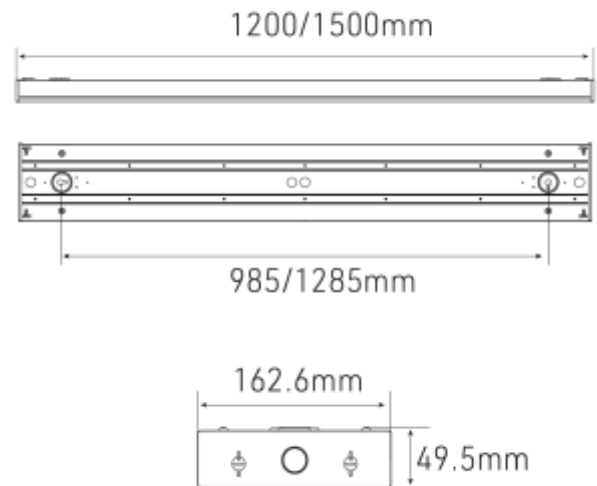

PRODUCT SHEET

Uniplus Interior

Art. no: 103050-90-3

Lighting Solutions

Uniplus Interior

SPECIFICATIONS	
Lightsource Type:	LED (replaceable)
System Power [W]:	18/22/27/31W
CCT (Color Temperature):	3000K
CRI / Ra:	80
Lumen Output:	4500lm
Lumen LED (tc=25):	5000lm
Beam Angle:	90°
Lens (Diffuser):	Micropris.
Dimming:	None
Flickerfree:	Yes
System Voltage [V]:	230V 50Hz
Connection:	Quickconnectx2
Mounting:	Surface, Suspended, Ceiling
Lifetime [h]:	L80B10: 100 000h
Lumen/W:	140lm/W
UGR (<=):	19
MacAdam (SDCM):	3
Through-wiring (mm2):	5x2,5
Color:	White
Length [mm]:	1200mm
Height [mm]:	49,5mm
Width [mm]:	162,6mm
Weight [kg]:	2,8kg

Uniplus is a surface mounted luminaire with the latest technology and optics to ensure a high luminous efficiency and low glare.

-Low glare UGR19 -Up to 150lm/w -Easy and fast installation.

-Suspended installation (accessory) Efficiency can be adjusted by dip switch: 31W = 4500lm 27W = 3933lm (default setting) 23W = 3390lm 18W = 2700lm