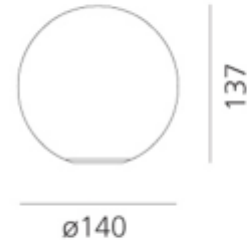

PRODUCT SHEET

Dioscuri table 14
Art. no: 1034110A

Dioscuri table 14

Polycarbonate base with steel ballast; acid-etched blown glass diffuser

SPECIFICATIONS

Lightsource Type:	Lightsource not included
Max. Power [W]:	4
Socket / Cap-Base:	E14
Lens (Diffuser):	Opal
Dimming:	Light bulb dependent
System Voltage [V]:	230V 50Hz
Connection:	Terminal
Mounting:	Table
Color:	White
Height [mm]:	137mm
Width [mm]:	140mm