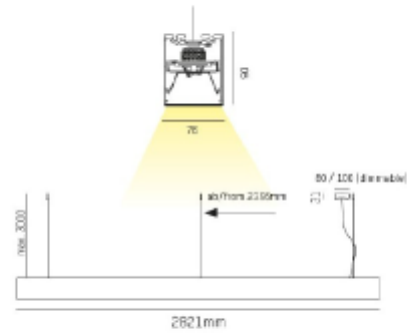

PRODUCT SHEET

Log Out Pendant 4980lm 930 50W WH

Art. no: 1039-3

Lighting Solutions

Log Out Pendant 4980lm 930 50W WH

SPECIFICATIONS

System Power [W]:	50W
CCT (Color Temperature):	3000K
CRI / Ra:	90
Lumen Output:	4980lm
Lens (Diffuser):	Opal
Dimming:	None
Mounting:	Ceiling, Pendant
Color:	White
Length [mm]:	2821mm
Height [mm]:	90mm
Width [mm]:	76mm
Weight [kg]:	11,5kg