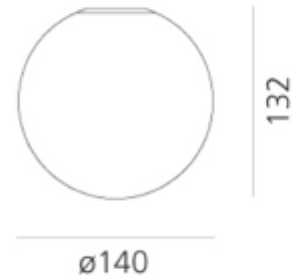

FDV SPEC SHEET

Dioscuri wall/ceiling 14 (E14)

Art. no: 1039110A

Lighting Solutions

Dioscuri wall/ceiling 14 (E14)

Art. no: 1039110A

LIGHT TECHNICAL

| | |
|--------------------|--------------------------|
| Lightsource Type: | Lightsource not included |
| Socket / Cap-Base: | E14 |
| Color Code: | 827 |
| Lens (Diffuser): | Opal |

MOUNTING / CONNECTION

| | |
|-------------|---------------|
| Connection: | Terminal |
| Mounting: | Wall, Ceiling |

PRODUCT

| | |
|---------------------|-------|
| Ingress Protection: | IP44 |
| Color: | White |
| Height [mm]: | 132 |
| Width [mm]: | 140 |