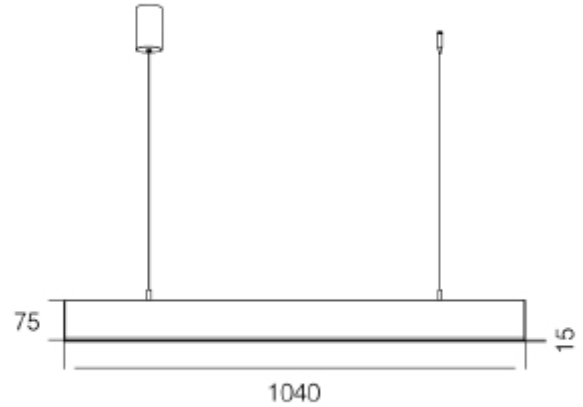

FDV SPEC SHEET

Office Slim Up&Down

Art. no: 1078-2

Lighting Solutions

Office Slim Up&Down

Art. no: 1078-2

LIGHT TECHNICAL

Lightsource Type:	LED (built in)
Lumen Output:	2690
Lumen LED (tc=25):	?3640-?1560
Beam Angle:	95
CCT (Color Temperature):	3000
CRI / Ra:	80
Color Code:	830
MacAdam (SDCM):	5
Lens (Diffuser):	Opal
UGR (<=):	19

MOUNTING / CONNECTION

Connection:	Terminal
-------------	----------

ELECTRICAL DATA

System Power [W]:	?29-?13
System Voltage [V]:	230V 50Hz
Protection Class:	1
Max load pr circuit - B10:	8
Max load pr circuit - B16:	16
Max load pr circuit - C10:	16
Max load pr circuit - C16:	32
Leakage current [mA]:	0,45
Inrush current I _{max} [A]:	25
Inrush current time [μs]:	250
Current Output [mA]:	1050
Voltage Forward Min [V]:	2,9
Voltage Forward Max [V]:	3,6

FDV SPEC SHEET

Office Slim Up&Down

Art. no: 1078-2

Lighting Solutions

PRODUCT

Ingress Protection:	IP20
Lifetime [h]:	L80B10: 100 000
Color:	Black
Length [mm]:	1200
Height [mm]:	75
Width [mm]:	15
Weight [kg]:	2,7