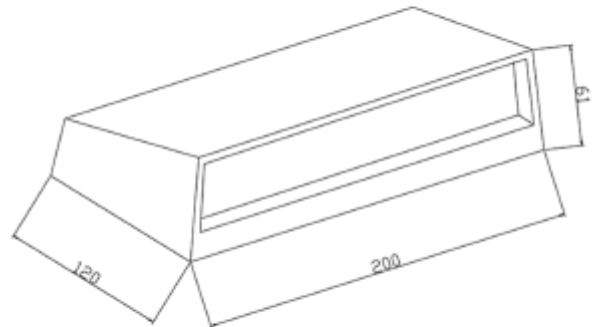

FDV SPEC SHEET

Caro 700lm 830 78° 16W BK IP65

Art. no: 1080-2

Lighting Solutions

Caro 700lm 830 78° 16W BK IP65

Art. no: 1080-2

LIGHT TECHNICAL

Lumen Output:	670
Lumen LED (tc=25):	700
Beam Angle:	78°
CCT (Color Temperature):	3000
CRI / Ra:	80
Color Code:	830
Lens (Diffuser):	None
UGR (<=):	19

MOUNTING / CONNECTION

Connection:	Terminal
Mounting:	Surface, Wall

ELECTRICAL DATA

Dimming:	None
System Power [W]:	16
System Voltage [V]:	230V 50Hz
Protection Class:	1
Max load pr circuit - B10:	100
Max load pr circuit - B16:	150
Max load pr circuit - C10:	100
Max load pr circuit - C16:	150
Leakage current [mA]:	1
Inrush current I _{max} [A]:	2,6
Inrush current time [µs]:	0,6
Socket / Cap-Base:	N/A
Current Output [mA]:	350

FDV SPEC SHEET

Caro 700lm 830 78° 16W BK IP65

Art. no: 1080-2

Lighting Solutions

PRODUCT

Ingress Protection:	IP65
Lifetime [h]:	L80B50: 50 000
Color:	Black
Length [mm]:	208
Height [mm]:	104
Width [mm]:	53
Weight [kg]:	0,6