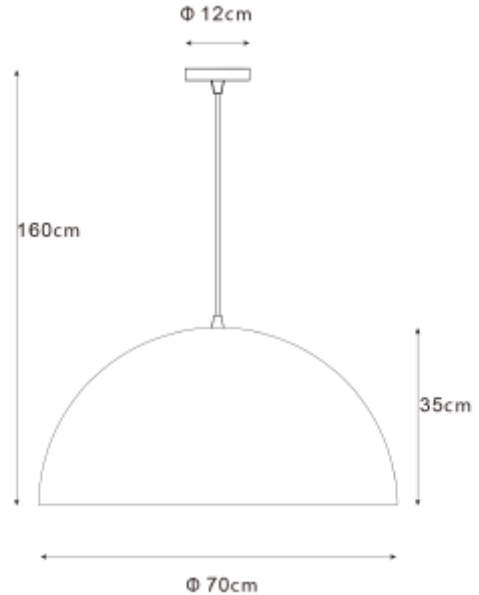

PRODUCT SHEET

Globe Pendant

Art. no: 1098-8

Lighting Solutions

Globe Pendant

The Pendant Globe has a rustic design with a brownish exterior and a golden surface on the inside giving a beautiful golden impression of the light. The Pendant Globe has an E27 bulb base allowing the use of a variety of LED light bulbs according to individual needs.

SPECIFICATIONS	
Lightsource Type:	Lightsource not included
Max. Power [W]:	3x60W
Socket / Cap-Base:	E27
Lens (Diffuser):	None
System Voltage [V]:	230V 50Hz
Connection:	Terminal
Color:	Brown/Gold
Height [mm]:	350mm
Width [mm]:	700mm
Weight [kg]:	7,1kg