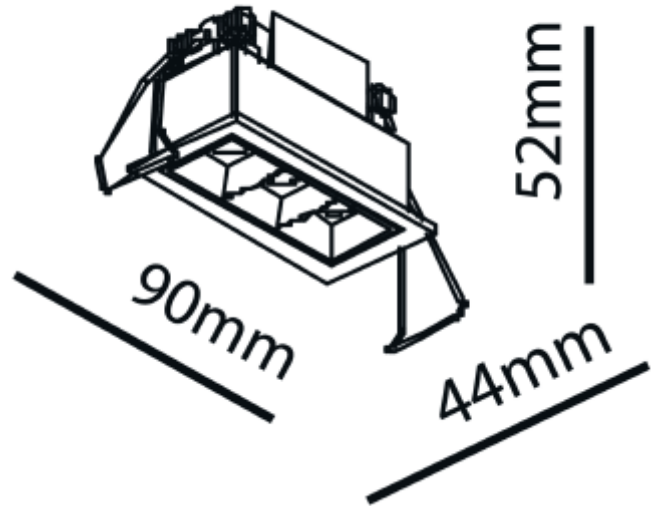

## FDV SPEC SHEET

Cold 3

Art. no: 1106-30-2

Lighting Solutions

83x36mm

### LIGHT TECHNICAL

Lightsource Type:	LED (built in)
Lumen Output:	500
Lumen LED (tc=25):	700
Beam Angle:	30°
CCT (Color Temperature):	3000
CRI / Ra:	90
Color Code:	930
MacAdam (SDCM):	2
Lens (Diffuser):	None

### MOUNTING / CONNECTION

Connection:	Depending on driver
Cut-out [mm]:	83x36
Mounting:	Recessed, Ceiling

### PRODUCT

To be recessed in insulation:	No
Ingress Protection:	IP20
Lifetime [h]:	L80B10: 50.000
Color:	Black
Length [mm]:	90
Height [mm]:	52
Width [mm]:	44
Weight [kg]:	0,16
Housing Material :	Aluminium
Material 2:	Mechanical installed part(Steel
Housing Material :	Aluminium
Material 2:	Mechanical installed part(Steel