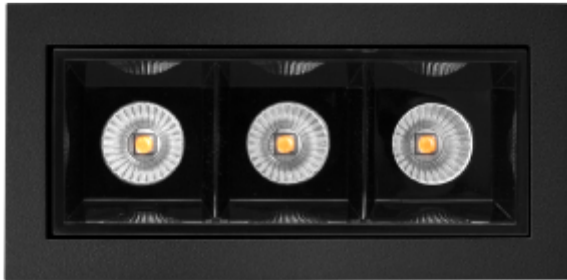

## FDV SPEC SHEET

Cold 3

Art. no: 1106-30-2

Lighting Solutions

83x36mm

### LIGHT TECHNICAL

Lightsource Type:	LED (built in)
Lumen Output:	500
Lumen LED (tc=25):	700
Beam Angle:	30°
CCT (Color Temperature):	3000
CRI / Ra:	90
Color Code:	930
MacAdam (SDCM):	2
Lens (Diffuser):	None

### PRODUCT

To be recessed in insulation:	No
Ingress Protection:	IP20
Lifetime [h]:	L80B10: 50.000
Color:	Black
Length [mm]:	90
Height [mm]:	52
Width [mm]:	44
Weight [kg]:	0,16
Housing Material :	Aluminium
Material 2:	Mechanical installed part(Steel
Housing Material :	Aluminium
Material 2:	Mechanical installed part(Steel